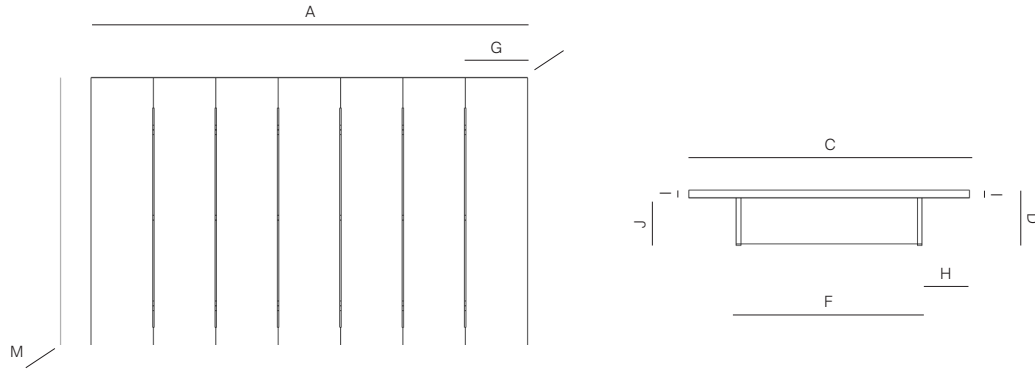

LARGE COFFEE TABLE 71"

175202

MEASURES INCH CM	OVERALL LENGTH	OVERALL WIDTH	OVERALL HEIGHT	SIZE OF BASE	OVERHANG AT ENDS	OVERHANG AT SIDES	TABLE TOP THICKNESS	APRON TO FLOOR CLEARANCE	SPACE BETWEEN LEGS AT HEAD	SPACE BETWEEN LEGS AT SIDE	SEAT UP TO
DESCRIPTION	A	C	D	F	G	H	I	J	K	L	
51" COFFEE TABLE SKU# 175201	51 1/4 130.2	34 86.6	9 23	36 1/2 93	7 3/4 20	7 3/4 20	1 1/4 3.2	7 1/2 19	-	-	-
71" COFFEE TABLE SKU# 175202	71 1/2 181.7	46 116.8	9 23	56 142	7 3/4 20	7 3/4 20	1 1/4 3.2	7 1/2 19	-	-	-
SIDE TABLE SKU# 175001	30 1/2 77.7	30 1/2 77.7	9 23	17 1/4 44	6 1/2 16.5	6 1/2 16.5	1 1/4 3.2	7 1/2 19	-	-	-
DINING TABLE 72" SKU# 176201	72 183	41 104	29 1/2 75	48 122	12 30	7 3/4 19.6	1 1/4 3.2	24 3/4 63	23 58.5	38 96.5	4 TO 6 4 TO 6
DINING TABLE 84" SKU# 176202	84 213	41 104	29 1/2 75	60 152.4	12 30	7 3/4 19.6	1 1/4 3.2	24 3/4 63	23 58.5	50 127	6 6
DINING TABLE 96" SKU# 176203	96 243.8	41 104	29 1/2 75	72 183	12 30	7 3/4 19.6	1 1/4 3.2	24 3/4 63	23 58.5	62 157	6 TO 8 6 TO 8
DINING TABLE 108" SKU# 176204	108 274.3	41 104	29 1/2 75	83 3/4 212.7	12 30	7 3/4 19.6	1 1/4 3.2	24 3/4 63	23 58.5	73 3/4 187	8 TO 10 8 TO 10
DINING TABLE 120" SKU# 176205	120 305	41 104	29 1/2 75	96 244	12 30	7 3/4 19.6	1 1/4 3.2	24 3/4 63	23 58.5	86 218.5	10 TO 12 10 TO 12

MEASURES INCH CM	DIAGONAL CLEARANCE	OVERALL FURNITURE WEIGHT LBS KGS	TOTAL PIECES IN A BOX	BOXED WEIGHT LBS KGS	BOXED WIDTH	BOXED DEPTH	BOXED HEIGHT	CBM
DESCRIPTION	M							
51" COFFEE TABLE SKU# 175201	27 1/2 70	77 34	1 1	83 37	54.50 138	37.25 94.62	12.25 31.12	0.41 0.41
71" COFFEE TABLE SKU# 175202	39 99	134 60	1 1	163 73	74.75 189	49 124.46	12.25 31.12	0.74 0.74
SIDE TABLE SKU# 175001	25 1/4 64	46 21	1 1	50 22	33.75 85	33.75 85.73	12.25 31.12	0.23 0.23
DINING TABLE 72" SKU# 176201	44 1/2 113	147 67	1 1	196 88	75 190	44 111.76	32.50 82.55	1.76 1.76
DINING TABLE 84" SKU# 176202	44 1/2 113	150 69	1 1	201 91	87 220.98	44 111.76	32.50 82.55	2.04 2.04
DINING TABLE 96" SKU# 176203	44 1/2 113	157 71	1 1	205 92	99 251.46	44 111.76	32.75 83.19	2.34 2.34
DINING TABLE 108" SKU# 176204	44 1/2 113	161 73	1 1	210 95	111 281.94	44 111.76	32.75 83.19	2.62 2.62
DINING TABLE 120" SKU# 176205	44 1/2 113	165 75	1 1	214 96	123.25 313.06	44 111.76	32.75 83.19	2.91 2.91