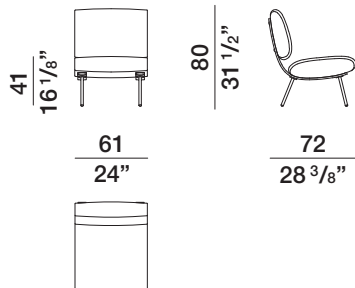

Dimensions in centimeters and inches. The right to discontinue and make changes is reserved. This information is based on the latest product information available at the time of printing.

DATASHEET

REGISTERED
DESIGN

DIMENSIONS

armchair

D.154.5A

D.154.5B

DATASHEET

REGISTERED
 DESIGN

IX.2021

Dimensions in centimeters and inches. The right to discontinue and make changes is reserved. This information is based on the latest product information available at the time of printing.