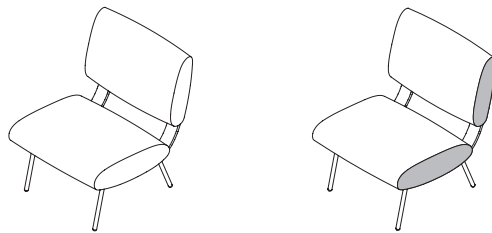

ROUND D.154.5
ARMCHAIR –
GIO PONTI
1954 / 2021

Molteni & C

2—
2

FINISHES

FEET FINISHES
satin brass
black chrome

TECHNICAL INFORMATION

SEAT STRUCTURE
Electric welded metal frame, shaped polyurethane and cover in bonded cotton-polyester fabric.

BACK STRUCTURE
Electric welded metal frame, shaped polyurethane and cover in bonded cotton-polyester fabric.

FEET AND AESTHETIC SCREWS
Steel with black chrome or satin brass finish and with non-slip plastic ferrules.

BACK SUPPORTS
Curved and shaped plywood covered with a stained ash veneer.

OUTER COVER
(See attached card, specific for each cover).

Note: Covers are difficult to remove.

AVAILABLE IN FIRE-RESISTANT
VERSION TB117 AND BS5852