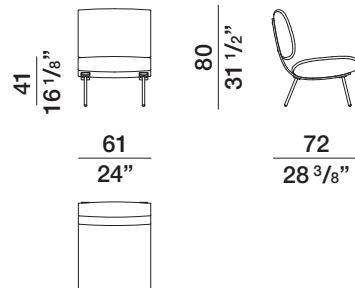

Dimensions in centimeters and inches. The right to discontinue and make changes is reserved. This information is based on the latest product information available at the time of printing.

DATASHEET

REGISTERED
DESIGN

DIMENSIONS

armchair

D.154.5A

D.154.5B

DATASHEET

REGISTERED
 DESIGN

IX.2021

Dimensions in centimeters and inches. The right to discontinue and make changes is reserved. This information is based on the latest product information available at the time of printing.