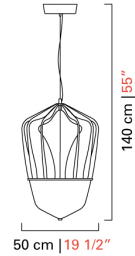

# 7280

COLLECTION	Robin
TPOLOGY	Suspension lamps
HEIGHT	140 cm <i>55 inc</i>
DIAMETER	50 cm <i>19 1/2 inc</i>
WEIGHT	15 Kg <i>33 lbs</i>
LEVELS	1
SWITCHINGS	1
BULBS	1 x 2.3 Led - not dimmable - included <i>1 x 2.3 Led - not dimmable - included</i>  6 x 5 G4 - not dimmable - included <i>6 x 5 G4 - not dimmable - included</i>  1 x 1.9 Strip Led - not dimmable - included <i>1 x 1.9 Strip Led - not dimmable - included</i>
CERTIFICATIONS	EAC
VENETIAN CRYSTAL	Crystal, Grey, Sand, Olive, Cadet Blue, Bluastro, Indigo, Periwinkle, Violet, Gold
BESPOKE VENETIAN CRYSTAL	Amethyst, Aquamarine, Light blue, Brown, Cognac, Liquid citron, Smoke, Light pink, Antalia Green, Caramel
METAL STRUCTURES	Polished Chrome, Satinized Bronze

# 7281

COLLECTION	Robin
TYPOLOGY	Suspension lamps
HEIGHT	120 cm 47 1/4 inc
DIAMETER	63 cm 25 inc
WEIGHT	17 Kg 37 lbs
LEVELS	1
SWITCHINGS	1
BULBS	1 x 2.3 Led - not dimmable - included <i>1 x 2.3 Led - not dimmable - included</i>  6 x 5 G4 - not dimmable - included <i>6 x 5 G4 - not dimmable - included</i>  1 x 1.9 Strip Led - not dimmable - included <i>1 x 1.9 Strip Led - not dimmable - included</i>
CERTIFICATIONS	EAC
VENETIAN CRYSTAL	Crystal, Grey, Sand, Olive, Cadet Blue, Bluastro, Indigo, Periwinkle, Violet, Gold
BESPOKE VENETIAN CRYSTAL	Amethyst, Aquamarine, Light blue, Brown, Cognac, Liquid citron, Smoke, Light pink, Antalia Green, Caramel
METAL STRUCTURES	Polished Chrome, Satinized Bronze