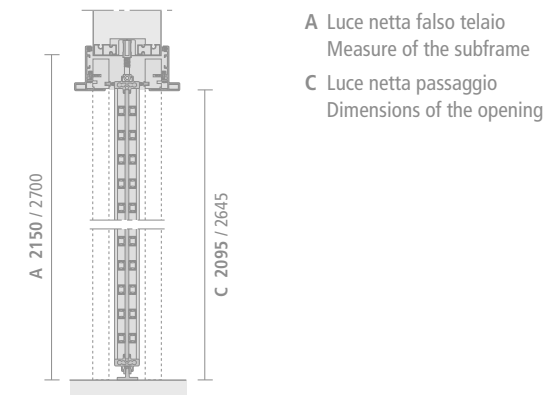

Even
Porta battente
Swing door

Porta battente slim
Slim swing door

Porta scorrevole per controlelai a scomparsa
Sliding door in the wall

Porta scorrevole slim per controlelai Scrigno® Essential e Eclipse® Syntesis® line
Slim pocket door for systems "Essential" by Scrigno® and "Syntesis® line" by Eclipse

A Luce netta falso telaio
Measure of the subframe
C Luce netta passaggio
Dimensions of the opening

A Luce netta falso telaio
Measure of the subframe
C Luce netta passaggio
Dimensions of the opening

A Luce netta falso telaio
Measure of the subframe
C Luce netta passaggio
Dimensions of the opening