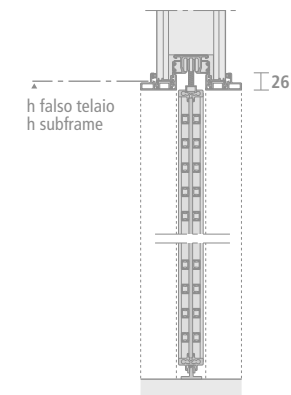

Even
Porta battente
Swing door

Porta battente slim
Slim swing door

Porta scorrevole per controlelai a scomparsa
Sliding door in the wall

Porta scorrevole slim per controlelai Scrigno® Essential e Eclipse® Syntesis® line
Slim pocket door for systems "Essential" by Scrigno® and "Syntesis® line" by Eclipse

A Luce netta falso telaio
Measure of the subframe
C Luce netta passaggio
Dimensions of the opening

A Luce netta falso telaio
Measure of the subframe
C Luce netta passaggio
Dimensions of the opening

A Luce netta falso telaio
Measure of the subframe
C Luce netta passaggio
Dimensions of the opening