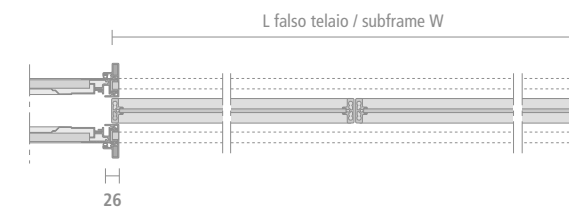

Even
Porta battente
Swing door

Porta battente slim
Slim swing door

Porta scorrevole per controlelai a scomparsa
Sliding door in the wall

Porta scorrevole slim per controlelai Scrigno® Essential e Eclipse® Syntesis® line
Slim pocket door for systems "Essential" by Scrigno® and "Syntesis® line" by Eclipse

A Luce netta falso telaio
Measure of the subframe
C Luce netta passaggio
Dimensions of the opening

A Luce netta falso telaio
Measure of the subframe
C Luce netta passaggio
Dimensions of the opening

A Luce netta falso telaio
Measure of the subframe
C Luce netta passaggio
Dimensions of the opening