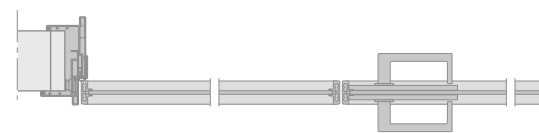

A Luce netta falso telaio
Measure of the subframe
C Luce netta passaggio
Dimensions of the opening