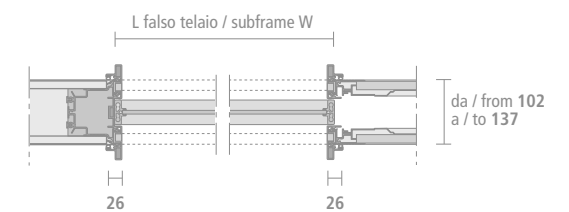

Even
Porta battente
Swing door

Porta battente slim
Slim swing door

Porta scorrevole per controlelai a scomparsa
Sliding door in the wall

Porta scorrevole slim per controlelai Scrigno® Essential e Eclipse® Syntesis® line
Slim pocket door for systems "Essential" by Scrigno® and "Syntesis® line" by Eclipse

A Luce netta falso telaio
Measure of the subframe
C Luce netta passaggio
Dimensions of the opening

A Luce netta falso telaio
Measure of the subframe
C Luce netta passaggio
Dimensions of the opening

A Luce netta falso telaio
Measure of the subframe
C Luce netta passaggio
Dimensions of the opening