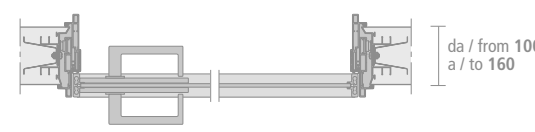

A Luce netta falso telaio
Measure of the subframe
C Luce netta passaggio
Dimensions of the opening