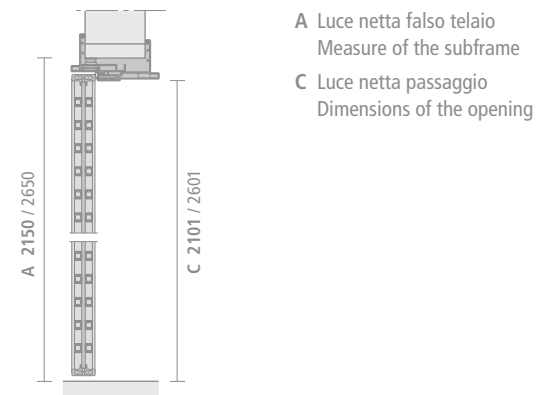

Even
Porta battente
Swing door

Porta battente slim
Slim swing door

Porta scorrevole per controlelai a scomparsa
Sliding door in the wall

Porta scorrevole slim per controlelai Scrigno® Essential e Eclipse® Syntesis® line
Slim pocket door for systems "Essential" by Scrigno® and "Syntesis® line" by Eclipse