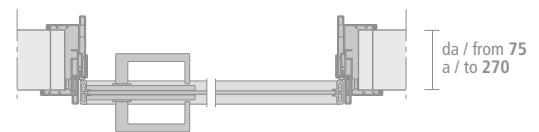

A Luce netta falso telaio
Measure of the subframe
C Luce netta passaggio
Dimensions of the opening