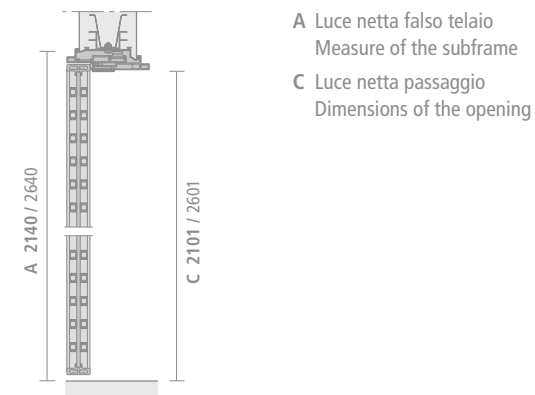

A Luce netta falso telaio
Measure of the subframe
C Luce netta passaggio
Dimensions of the opening