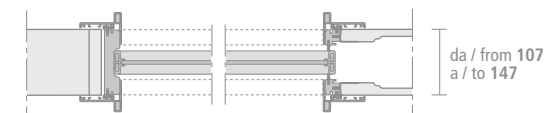

Even
Porta battente
Swing door

Porta battente slim
Slim swing door

Porta scorrevole per controlelai a scomparsa
Sliding door in the wall

Porta scorrevole slim per controlelai Scrigno® Essential e Eclipse® Syntesis® line
Slim pocket door for systems "Essential" by Scrigno® and "Syntesis® line" by Eclipse

A Luce netta falso telaio
Measure of the subframe
C Luce netta passaggio
Dimensions of the opening

A Luce netta falso telaio
Measure of the subframe
C Luce netta passaggio
Dimensions of the opening

A Luce netta falso telaio
Measure of the subframe
C Luce netta passaggio
Dimensions of the opening