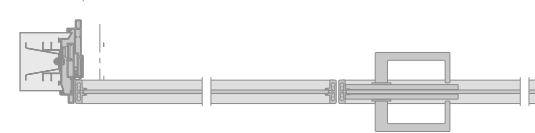

A Luce netta falso telaio
Measure of the subframe
C Luce netta passaggio
Dimensions of the opening