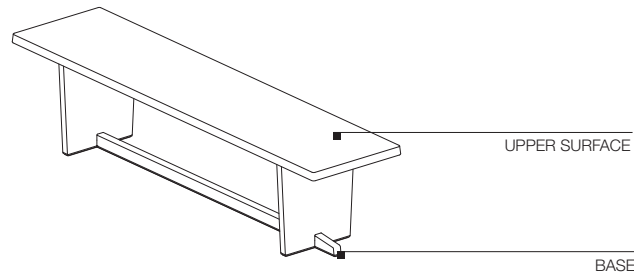

## REMI — VINCENT VAN DUYSSEN 2023

1—  
2

The Remi console is a meditation on materials, form, and the power of craftsmanship. The console was designed to be placed also behind the new Augusto sofa and mirrors its proportions, acting as a counterweight to the backrest's soft and voluminous silhouette. The frame, with its solid wood base joints, is available in the precious coffee oak essence. At 230x55x55h in dimensions, Remi's elegant shape makes it suitable for a multitude of different layouts. The top is the testimony of the craftsmanship and attention to detail of Molteni&C, thanks to wood's vein that provides a unified design.

Solid stained ash wood with lower profile in copper-coloured painted steel.

**UPPER SURFACE**

Particle board panel covered with ash veneer and perimeter sections in solid wood.

2—  
2

**DIMENSIONS**

**Notes**