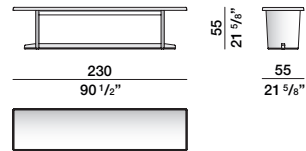

console

TC2355

DATASHEET

REGISTERED
DESIGN

IX.2023