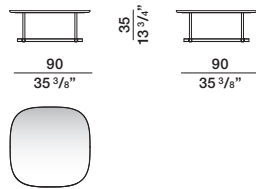

calacatta marble matt finish

marquina black marble glossy polyester finish

calacatta marble glossy polyester finish

DIMENSIONS

Notes

No reductions of any kind or changes in finish are possible.

Rectangular small tables

RTV08

RTV16

Square small tables

RTQ09

RTQ12

Round small tables

RTR01

RTR02