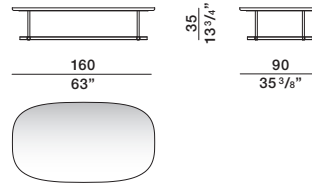

calacatta marble matt finish

marquina black marble glossy polyester finish

calacatta marble glossy polyester finish

DIMENSIONS

Notes

No reductions of any kind or changes in finish are possible.

Rectangular small tables

RTV08

RTV16

Square small tables

RTQ09

RTQ12

Round small tables

RTR01

RTR02