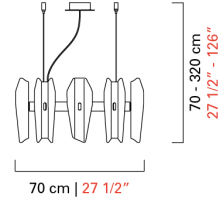

Barovier&Toso
VENEZIA 1295

7450

COLLECTION	Punk
TYPOLOGY	Suspension lamps
HEIGHT	70 - 320 cm <i>27 1/2 - 126 inc</i>
DIAMETER	70 cm <i>27 1/2 inc</i>
WEIGHT	22 Kg <i>48 lbs</i>
LEVELS	1
SWITCHINGS	1
BULBS	24 x 4 G9 - dimmable - included <i>24 x 4 G9 - dimmable - included</i>
VENETIAN CRYSTAL	Crystal, Emerald/Smoke
BASE FINISH	Brushed Black Nickel, Brushed Gold

Barovier&Toso
VENEZIA 1295

7451

COLLECTION	Punk
TPOLOGY	Suspension lamps
HEIGHT	100 - 360 cm <i>39 1/4 - 141 1/2 inc</i>
DIAMETER	70 cm <i>27 1/2 inc</i>
WEIGHT	45 Kg <i>99 lbs</i>
LEVELS	1
SWITCHINGS	1
BULBS	48 x 4 G9 - dimmable - included <i>48 x 4 G9 - dimmable - included</i>
VENETIAN CRYSTAL	Crystal, Emerald/Smoke
BASE FINISH	Brushed Black Nickel, Brushed Gold

Barovier&Toso
VENEZIA 1295

7452

COLLECTION	Punk
TYPOLOGY	Suspension lamps
HEIGHT	140 - 395 cm 55 - 146 1/2 inc
DIAMETER	70 cm 27 1/2 inc
WEIGHT	67 Kg 147,5 lbs
LEVELS	1
SWITCHINGS	1
BULBS	72 x 4 G9 - dimmable - included 72 x 4 G9 - dimmable - included
VENETIAN CRYSTAL	Crystal, Emerald/Smoke
BASE FINISH	Brushed Black Nickel, Brushed Gold