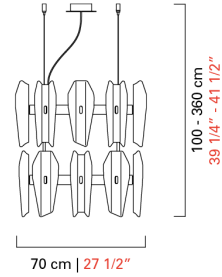

Barovier&Toso
VENEZIA 1295

7450

COLLECTION	Punk
TYPOLOGY	Suspension lamps
HEIGHT	70 - 320 cm <i>27 1/2 - 126 inc</i>
DIAMETER	70 cm <i>27 1/2 inc</i>
WEIGHT	22 Kg <i>48 lbs</i>
LEVELS	1
SWITCHINGS	1
BULBS	24 x 4 G9 - dimmable - included <i>24 x 4 G9 - dimmable - included</i>
VENETIAN CRYSTAL	Crystal, Emerald/Smoke
BASE FINISH	Brushed Black Nickel, Brushed Gold

Barovier&Toso
VENEZIA 1295

7451

COLLECTION	Punk
TPOLOGY	Suspension lamps
HEIGHT	100 - 360 cm <i>39 1/4 - 141 1/2 inc</i>
DIAMETER	70 cm <i>27 1/2 inc</i>
WEIGHT	45 Kg <i>99 lbs</i>
LEVELS	1
SWITCHINGS	1
BULBS	48 x 4 G9 - dimmable - included <i>48 x 4 G9 - dimmable - included</i>
VENETIAN CRYSTAL	Crystal, Emerald/Smoke
BASE FINISH	Brushed Black Nickel, Brushed Gold

Barovier&Toso
VENEZIA 1295

7452

COLLECTION	Punk
TYPOLOGY	Suspension lamps
HEIGHT	140 - 395 cm 55 - 146 1/2 inc
DIAMETER	70 cm 27 1/2 inc
WEIGHT	67 Kg 147,5 lbs
LEVELS	1
SWITCHINGS	1
BULBS	72 x 4 G9 - dimmable - included 72 x 4 G9 - dimmable - included
VENETIAN CRYSTAL	Crystal, Emerald/Smoke
BASE FINISH	Brushed Black Nickel, Brushed Gold