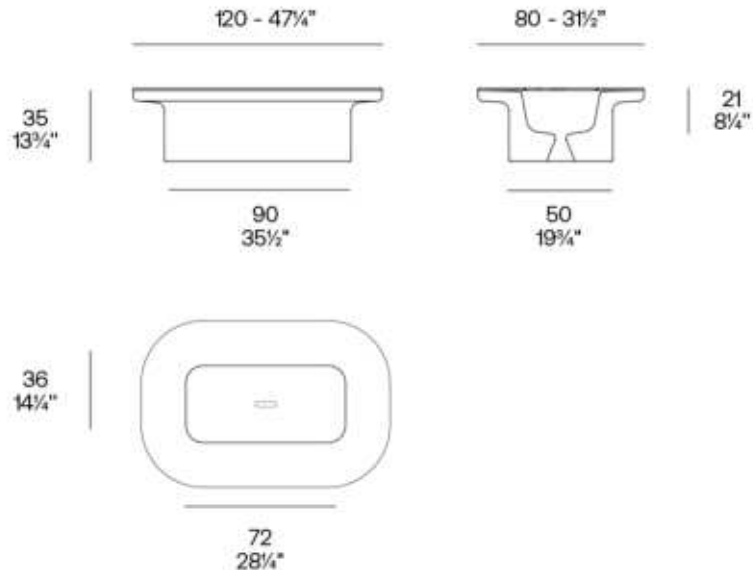

Info

Description

The Luna coffee table, created by Ramón Esteve, combines sustainability and innovative design with its 100% recyclable polyethylene and customisable HPL surface.

It features a hidden compartment that brings discreet and elegant functionality to any outdoor space.

Weight: 16 Kg

Luna. Mesa Almacenaje
Luna. Storage Table
54852