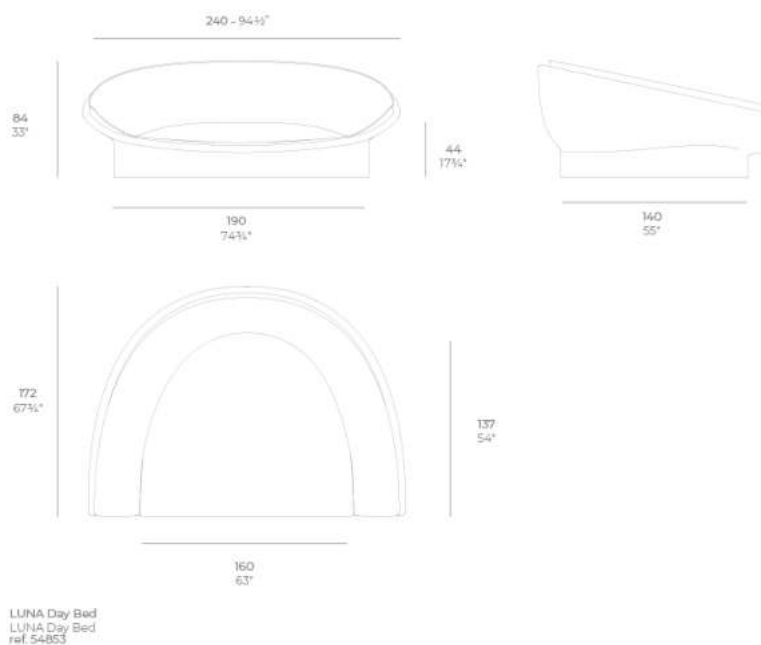

Info

Description

The Luna daybed, designed by Ramón Esteve, combines sustainability and supreme comfort. Made of 100% recyclable polyethylene through rotational moulding,

it incorporates polyurethane foam and synthetic fibre cushions, guaranteeing an exceptional rest experience.

Weight: 60 Kg