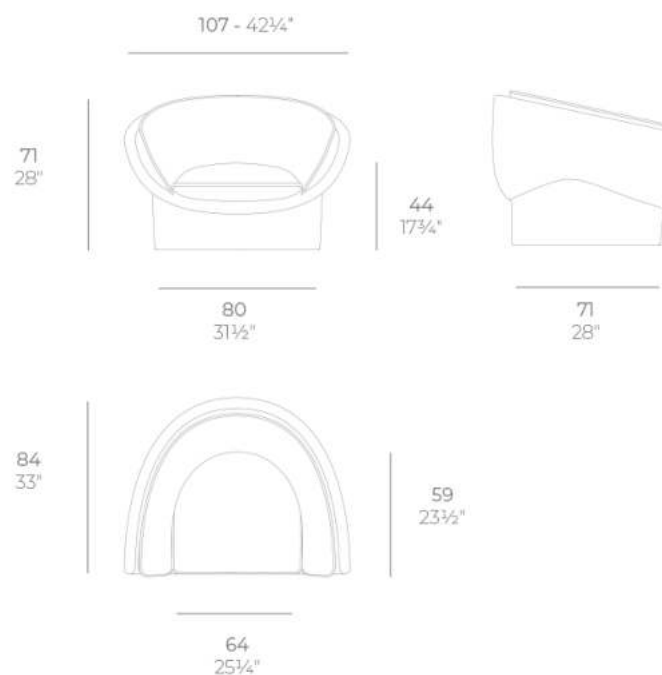

Weight: 18 Kg

LUNA Butaca
LUNA Armchair
ref. 54850

Finishes

finishes

BASIC

Ref. 54850

notte blue

crema