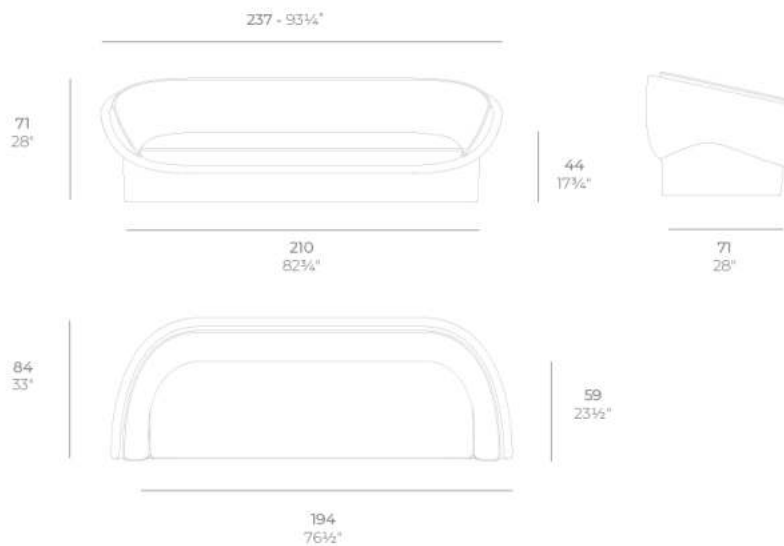

Weight: 40 Kg

LUNA Sofa  
LUNA Sofa  
ref. 54851