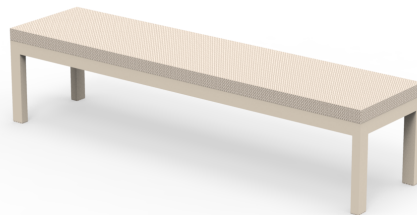

Products / Benches / Posidonia Benche

# Posidonia benche

by Ramón Esteve

Posidonia, the new collection of **designer outdoor furniture** is capable of creating an atmosphere of serenity and balance, awakening the user's sensibility and inviting them to enjoy every moment.

### ALUMINIUM

Ref. 54718

white

british gray

traffic gray

black

ecru

crema