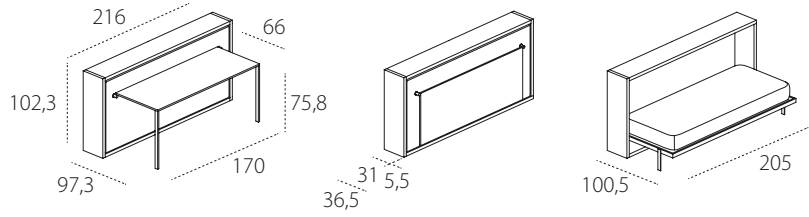

POPPI 90 + DESK

POPPI 120 + DESK

LETTO

TAVOLO

**= POPPI +
DESK**

TECHNICAL INFORMATION

Transforming system with a foldaway horizontal single or intermediate bed, fold-down opening mechanism and with a flap desk with folding legs.

The system is also available in the versions without table (single bed, Poppi 90, and intermediate bed, Poppi 120) and can be alone or integrated with elements in the Living & Young System programs.

Wooden structure with adjustable nylon feet.

Available mattresses - H cm 18 single mattress cm 85 x 197 kg 14-16, intermediate mattress cm 109 x 197 weight kg 19-21, in versions springs, memory, memory 7 zones, memory deluxe, latex and mattresses complying with usa relevant regulations.

Mattress locking belts in nylon.

Opening mechanism with gas pistons.

Table: Dimensions W 170x D 66 x H from floor 75,8.

H of bed base from the floor cm 25,8.

AVAILABLE FINISHES

STRUCTURE - Melamine white, oak sabbia, oak moro, perla, tortora. Lacquered as per Cleicoloursystem.