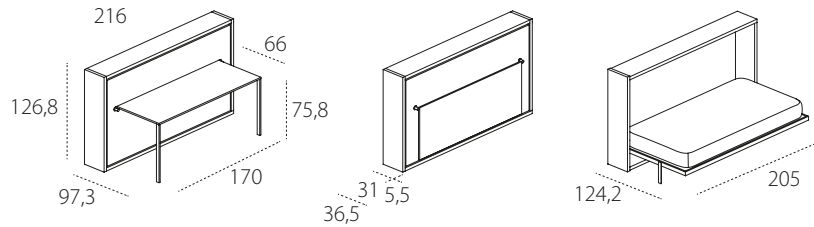

POPPI 90 + DESK

POPPI 120 + DESK

LETTO

TAVOLO

**= POPPI +
DESK**

TECHNICAL INFORMATION

Transforming system with a foldaway horizontal single or intermediate bed, fold-down opening mechanism and with a flap desk with folding legs.

The system is also available in the versions without table (single bed, Poppi 90, and intermediate bed, Poppi 120) and can be alone or integrated with elements in the Living & Young System programs.

Wooden structure with adjustable nylon feet.

Available mattresses - H cm 18 single mattress cm 85 x 197 kg 14-16, intermediate mattress cm 109 x 197 weight kg 19-21, in versions springs, memory, memory 7 zones, memory deluxe, latex and mattresses complying with usa relevant regulations.

Mattress locking belts in nylon.

Opening mechanism with gas pistons.

Table: Dimensions W 170x D 66 x H from floor 75,8.

H of bed base from the floor cm 25,8.

AVAILABLE FINISHES

STRUCTURE - Melamine white, oak sabbia, oak moro, perla, tortora. Lacquered as per Cleicoloursystem.