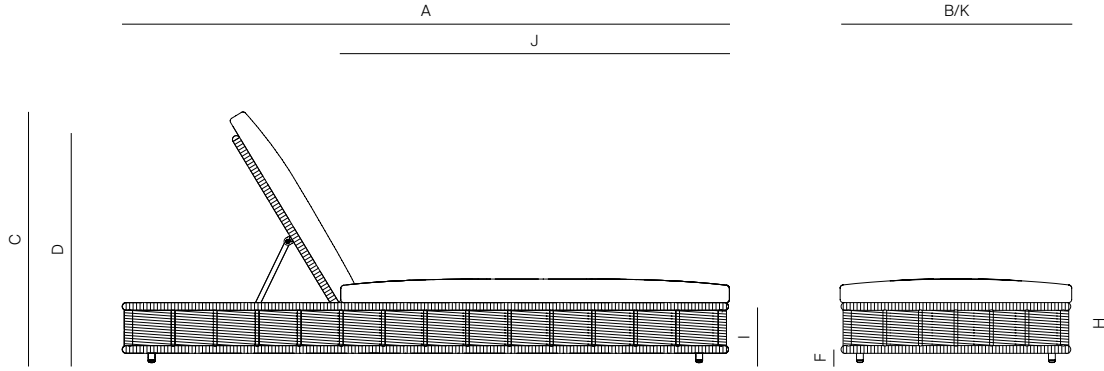

COLLARE

by Toan Nguyen

POOL CHAISE

882901

SPECIFICATIONS

Width:	77 1/2"	196.7 cm
Depth:	29 1/2"	74.9 cm
Height:	32	81.1 cm
Seat height:	10 3/4"	27 cm

MATERIALS

Frame: Powder coated aluminum frame.

(Reference Fabric Specification Sheet)

Throw Pillows available, sold separately.

Polyfill Furniture cover available.

THROW PILLOWS SOLD SEPARATELY

FINISHES

MUSCADE
-51

ALUMINUM

QUARTZ

ROPE

POOL CHAISE

882502

MEASURES INCH CM	OVERALL WIDTH	OVERALL DEPTH	OVERALL HEIGHT WITH CUSHIONS	OVERALL FRAME HEIGHT	ARM HEIGHT	ARM WIDTH	FOOT HEIGHT	SEAT HEIGHT WITH CUSHIONS	SEAT HEIGHT (FLOOR TO FRAME)	INSIDE SEAT WIDTH	INSIDE SEAT DEPTH
DESCRIPTION	A	B	C	D	E	F	G	H	I	J	K
POOL CHAISE	77 1/2	29 1/2	32	29	-	-	11/4	10 3/4	7 3/4	49 1/2	29 1/2
SKU# 882901	196.7	74.9	81.1	73.4	-	-	3	27	19.4	125.7	74.9

MEASURES INCH CM	# OF BACK CUSHIONS	# OF SEAT CUSHIONS	COM CUSHIONS YARDS METERS	DIAGONAL CLEARANCE	FURNITURE WEIGHT LBS KGS	TOTAL PIECES IN A BOX	BOXED WEIGHT LBS KGS	CUBE
DESCRIPTION	L							
POOL CHAISE	1	1	4 1/2	29 3/4	54	1	101	24.7
SKU# 882901	1	1	4.1	75.2	25	1	46	