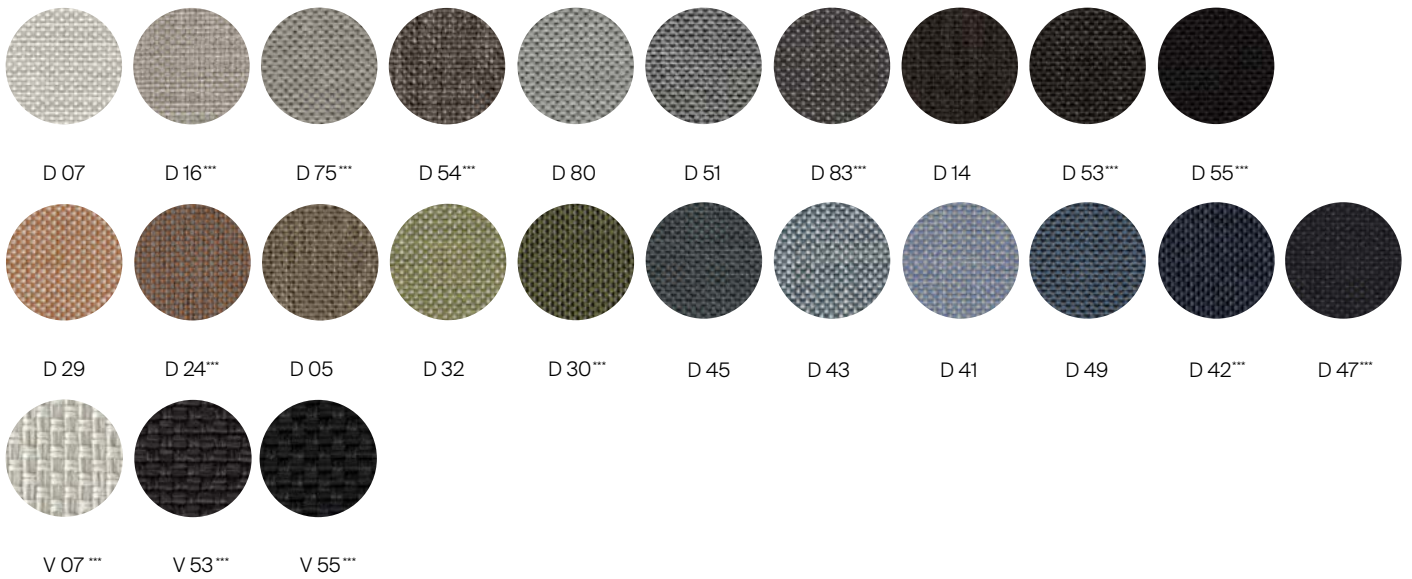

_Grade B Fabric: