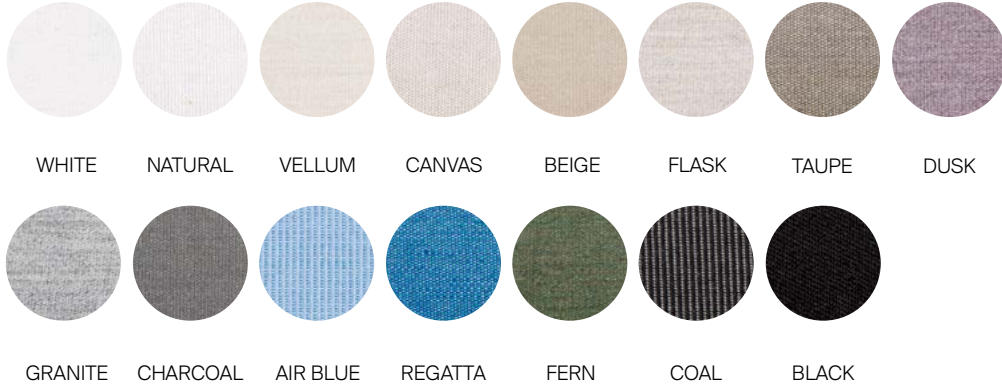

_Grade A Fabric: