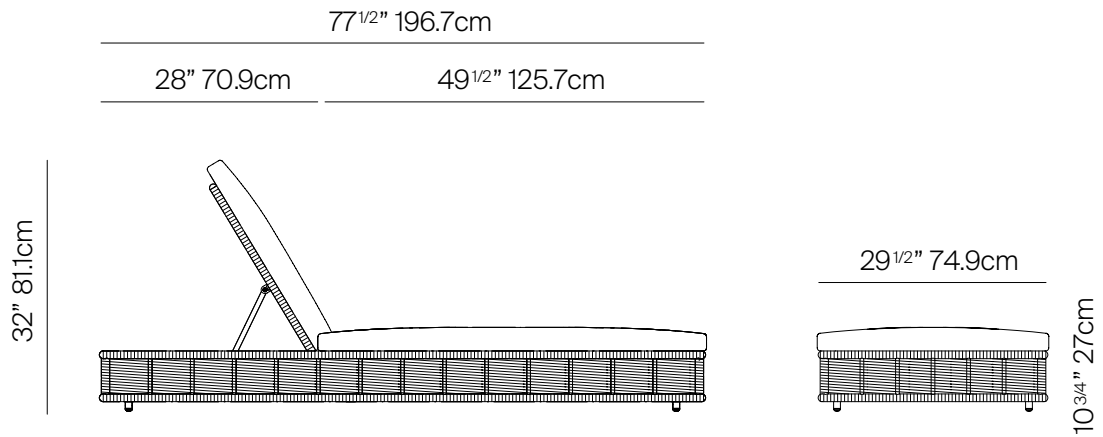

COLLARE

by Toan Nguyen

POOL CHAISE

882901

SPECIFICATIONS

Width:	77 1/2"	196.7 cm
Depth:	29 1/2"	74.9 cm
Height:	32	81.1 cm
Seat height:	10 3/4"	27 cm

MATERIALS

Frame: Powder coated aluminum frame.

ROPE

POOL CHAISE

882502

MEASURES INCH CM	OVERALL WIDTH	OVERALL DEPTH	OVERALL HEIGHT WITH CUSHIONS	OVERALL FRAME HEIGHT	ARM HEIGHT	ARM WIDTH	FOOT HEIGHT	SEAT HEIGHT WITH CUSHIONS	SEAT HEIGHT (FLOOR TO FRAME)	INSIDE SEAT WIDTH	INSIDE SEAT DEPTH
DESCRIPTION	A	B	C	D	E	F	G	H	I	J	K
POOL CHAISE	77 1/2	29 1/2	32	29	-	-	11/4	10 3/4	7 3/4	49 1/2	29 1/2
SKU# 882901	196.7	74.9	81.1	73.4	-	-	3	27	19.4	125.7	74.9

MEASURES INCH CM	# OF BACK CUSHIONS	# OF SEAT CUSHIONS	COM CUSHIONS YARDS METERS	DIAGONAL CLEARANCE	FURNITURE WEIGHT LBS KGS	TOTAL PIECES IN A BOX	BOXED WEIGHT LBS KGS	CUBE
DESCRIPTION	L							
POOL CHAISE	1	1	4 1/2	29 3/4	54	1	101	24.7
SKU# 882901	1	1	4.1	75.2	25	1	46	