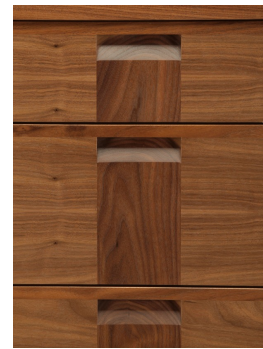

## plain jane bureau

PJ4

Plain jane is a 4-drawer bureau in mixed solids and veneers. It features integral, recessed pulls on full-width graduated maple drawers with cork-lined bottom and heavy-duty runners. Custom sizing and finish options are also available. Residential or contract use.

# skram

---

**P14**    width 48 / 122cm    depth 18 / 46cm    height 40 / 102cm

---