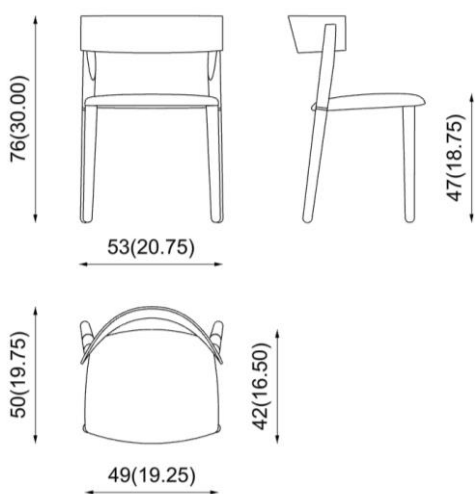

PIPE

PIAVAL

chairs and tables since 1919

product code: **106-11/3 - beech wood**

106-11/3F - ash wood

106-11/3N - walnut wood

design: **Studio Garcia Cumini / 2018**

Description

Chair. Padded seat and wooden backrest.

Sedia con sedile imbottito e schienale in legno.

Stuhl. Gepolsterte Sitzfläche und Rückenlehne aus Holz.

Chaise. Assise rembourée, dossier en bois.

Dimensions (cm / ft)

Fabric need for 1 pc. > **55** ; for 2 + pc. > **30** (cm / h 140)
Fabric need for 1 pc. > **22** ; for 2 + pc. > **12** (cm / h 4' 7" 1/4)

Weight for 1 pc. > **6** (kg) / **13,22** (lbs)

Volume for 1 pc. > **0,290** > 1 x box (m³)