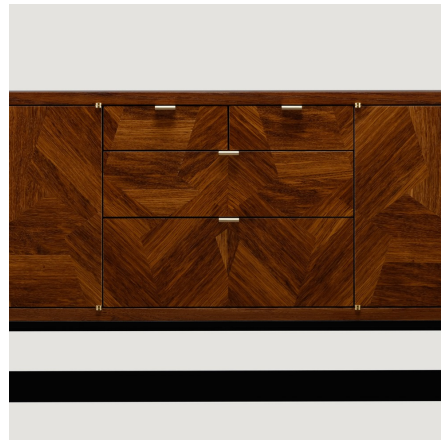

skram

skramfurniture.com

piedmont sideboard limited edition

P42

The piedmont sideboard is offered in 2 models: standard (ST) or limited edition (LE). Both models feature 4 drawers/4 doors in hand-matched longwoods (ST) or burls (LE) with solid timber inlaid corners and edges. Drawers are solid timber with cork (ST) or burl-lined (LE) drawer bottoms riding on concealed runners. Doors/drawers open via low profile tab pulls. 1 adjustable shelf per cabinet area. Contact skram for customization and limited edition options. Residential or contract use.

skram

P42 width 78 / 198cm depth 18 / 46cm height 36 / 91cm

Veneer

custom

Santos
Rosewood

Natural Olive
Ash

Whitewash Olive
Ash

Ebonized Olive
Ash

Figured Walnut

English Brown
Oak

Metal

Natural

Brushed
Stainless Steel

Gunmetal

Dark Rubbed
Bronze

Natural Bronze