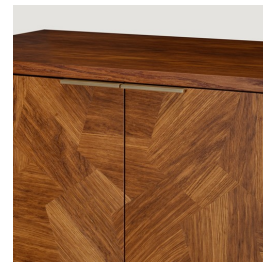

skram

skramfurniture.com

piedmont sideboard limited edition

P42

The piedmont sideboard is offered in 2 models: standard (ST) or limited edition (LE). Both models feature 4 drawers/4 doors in hand-matched longwoods (ST) or burls (LE) with solid timber inlaid corners and edges. Drawers are solid timber with cork (ST) or burl-lined (LE) drawer bottoms riding on concealed runners. Doors/drawers open via low profile tab pulls. 1 adjustable shelf per cabinet area. Contact skram for customization and limited edition options. Residential or contract use.

skram

P42 width 78 / 198cm depth 18 / 46cm height 36 / 91cm

Veneer

custom

Santos
Rosewood

Natural Olive
Ash

Whitewash Olive
Ash

Ebonized Olive
Ash

Figured Walnut

English Brown
Oak

Metal

Natural

Brushed
Stainless Steel

Gunmetal

Dark Rubbed
Bronze

Natural Bronze