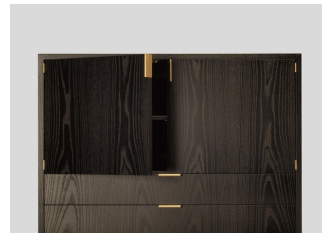

skram

skramfurniture.com

piedmont chest-on-stand

P43

The piedmont chest-on-stand is offered in 2 models: standard (ST) or limited edition (LE). Both models feature 3 drawers/2 doors in hand-matched longwoods (ST) or burls (LE) with solid timber inlaid corners and edges. Drawers are solid timber with cork (ST) or burl-lined (LE) drawer bottoms riding on concealed runners. Doors/drawers open via low profile tab pulls. 1 adjustable shelf per cabinet area. Contact skram for customization and limited edition options. Residential or contract use.

skram

P43 width 36 / 91 depth 18 / 46 height 62 / 157cm

Veneer

custom

Santos
Rosewood

Natural Olive
Ash

Whitewash Olive
Ash

Ebonized Olive
Ash

Figured Walnut

English Brown
Oak

Metal

Natural

Brushed
Stainless Steel

Gunmetal

Dark Rubbed
Bronze

Natural Bronze