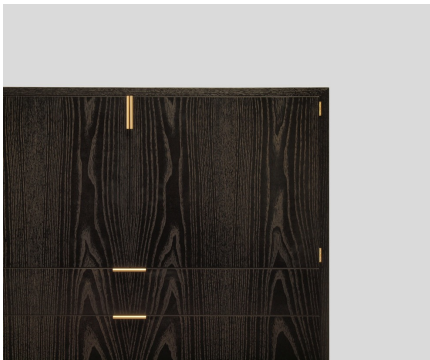

skram

skramfurniture.com

piedmont chest-on-stand

P43

The piedmont chest-on-stand is offered in 2 models: standard (ST) or limited edition (LE). Both models feature 3 drawers/2 doors in hand-matched longwoods (ST) or burls (LE) with solid timber inlaid corners and edges. Drawers are solid timber with cork (ST) or burl-lined (LE) drawer bottoms riding on concealed runners. Doors/drawers open via low profile tab pulls. 1 adjustable shelf per cabinet area. Contact skram for customization and limited edition options. Residential or contract use.

skram

P43 width 36 / 91 depth 18 / 46 height 62 / 157cm

Veneer

custom

Santos
Rosewood

Natural Olive
Ash

Whitewash Olive
Ash

Ebonized Olive
Ash

Figured Walnut

English Brown
Oak

Metal

Natural

Brushed
Stainless Steel

Gunmetal

Dark Rubbed
Bronze

Natural Bronze