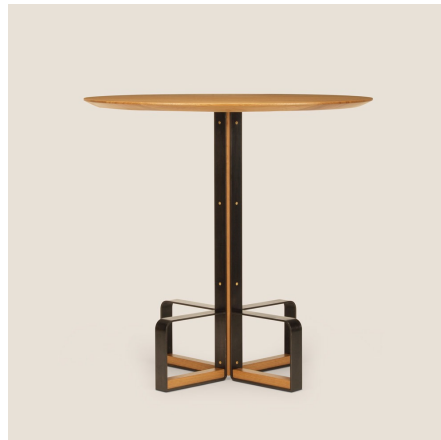

skram

skramfurniture.com

piedmont cafe table

P90 / P91 / P92

Piedmont café tables are available in 3 standard models for dining, counter and bar heights. Client may specify 30" x 30" square top or 36" diameter round top. Timber top features a wafer undercut edge profile. Base/frame is formed steel with timber detailing and adjustable leveler feet. May be specified in a variety of timber options and metal finishes. Custom sizes, configurations, and materials are available. Residential or contract use.

skram

P90 width 30 or 36 dia. depth 30 / 76cm height 29 / 74cm
/ 76cm/91cm

P91 width 30 or 36 dia. depth 30 / 76cm height 36 / 91cm
/ 76cm/91cm

P92 width 30 or 36 dia. depth 30 / 76cm height 41 / 104cm
/ 76cm/91cm