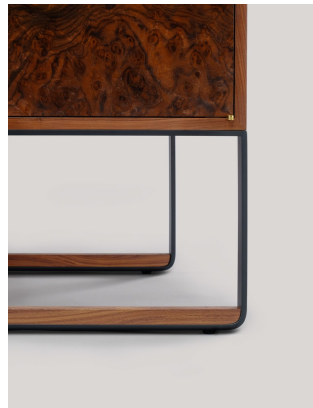

## piedmont #2 side table/nightstand

P38

The piedmont side table #2 is offered in 2 versions: standard (ST) or limited edition (LE). Both models feature 2 doors in hand-matched longwoods (ST) or burls (LE) with solid timber corners and edges. Doors feature offset knife hinges and low profile tab pulls. Contact skram for customization and limited edition options. Residential or contract use.

# skram

---

**P38**

width 36 / 91.5

depth 22 / 56

height 24 / 61