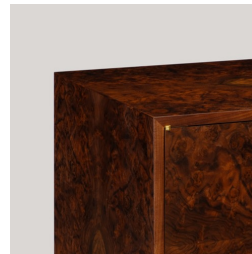

## piedmont #2 side table/nightstand

P38

The piedmont side table #2 is offered in 2 versions: standard (ST) or limited edition (LE). Both models feature 2 doors in hand-matched longwoods (ST) or burls (LE) with solid timber corners and edges. Doors feature offset knife hinges and low profile tab pulls. Contact skram for customization and limited edition options. Residential or contract use.

# skram

---

**P38**

width 36 / 91.5

depth 22 / 56

height 24 / 61