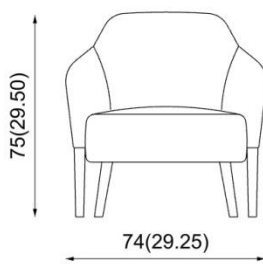

## Description

**Lounge: solid wooden structure. Padded seat and backrest**

Lounge: struttura in legno massello. Schienale e seduta imbottiti.

Lounge-Sessel: Gestell aus Massivholz. Sitzfläche und Rückenlehne gepolstert.

## Dimensions (cm / in)

**Fabric need for 1 pc. > 250, for 2 + pc. > 250 (cm / h 140)**  
**Fabric need for 1 pc. > 98,40, for 2 + pc. > 98,40 (in / h 55,25)**

**Weight for 1 pc. > 16,6 (kg), 36,60 (lbs)**

**Volume for 1 pc. > 0,513 > 1 x box (m<sup>3</sup>)**

**Certifications**

On request

CATAS