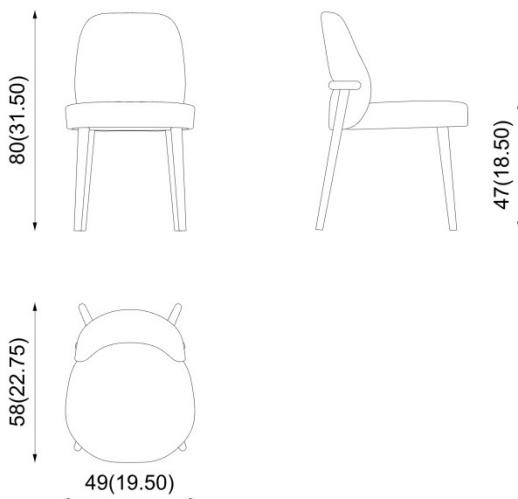

TRENCH

PIAVAL

chairs and tables since 1919

product code: **117-11/1F**

design: **Laura Silvestrini / 2020**

Description

Chair: solid wooden structure. Padded seat and backrest.

Sedia: struttura in legno massello.
Schienale e seduta imbottiti.

Stuhl: Gestell aus Massivholz.
Sitzfläche und Rückenlehne gepolstert.

Chaise: structure en bois massif. Assise et dossier rembourrés.

Dimensions (cm / in)

Fabric need for 1 pc. > 120 (cm / h 140)
Fabric need for 1 pc. > 47,25 (in / h 55,25)

Weight for 1 pc. > 8,2 (kg), 18,10 (lbs)

Volume for 1 pc. > 0,430 > 2 x box (m³)

Certifications

On request

CATAS

Structures

Ash / Frassino
Esche / Frêne

Upholstery/Wood colour see fabric/leather and wood chart