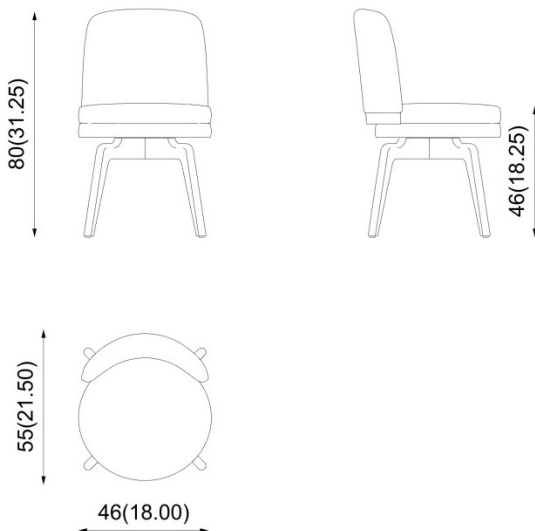

MACARON

PIAVAL

chairs and tables since 1919

product code: **116-11/1 - 116-11/1N**
design: **Laura Silvestrini / 2020**

Description

Chair: solid wooden structure. Padded seat and backrest.

Sedia: struttura in legno massello. Schienale e seduta imbottiti.

Stuhl : Gestell in Holz massiv. Ruecken und Sitz gepolstert.

Chaise: structure en bois massif. Assise et dossier rembourrés.

Dimensions (cm / in)

Fabric need for 1 pc. > **100** (cm / h 140)
Fabric need for 1 pc. > **39,4** (in / h 55,25)

Weight for 1 pc. > **8,5** (kg) / **18,74** (lbs)

Volume for 1 pc. > **0,398** > 2 x box (m³)

Certifications

On request

CATAS

Structures

Beech /Faggio
Buche/ Hêtre

Walnut / Noce
Nussbaum / Noyer

Chaise pivotante: structure en bois massif. Assise et dossier rembourrés. Retour pivotant à 180°.

Dimensions (cm / in)

Fabric need for 1 pc. > 100 (cm / h 140)
Fabric need for 1 pc. > 39,4 (in / h 55,25)