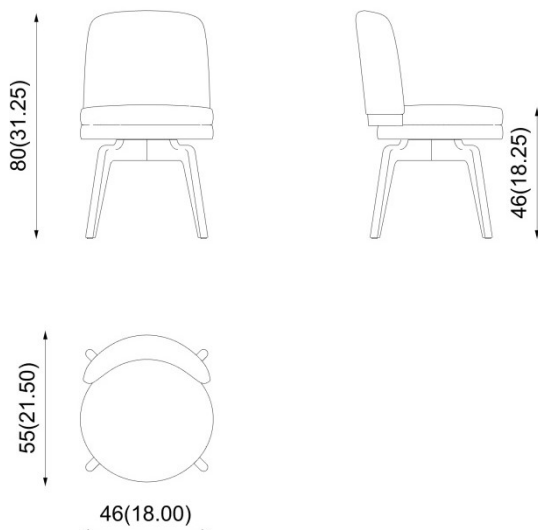

Weight for 1 pc. > **8,5** (kg) / **18,74** (lbs)

Volume for 1 pc. > **0,398** > 2 x box (m³)

Certifications

On request

CATAS

Structures

Beech /Faggio
Buche/ Hêtre

Walnut / Noce
Nussbaum / Noyer

Upholstery/Wood colour see fabric/leather and wood chart

MACARON

PIAVAL

chairs and tables since 1919

product code: **116-11/1S - 116-11/1NS**
design: **Laura Silvestrini / 2020**

Description

Swivel chair: solid wooden structure. Padded seat and backrest. Swivel return 180°.

Chaise pivotante: structure en bois massif. Assise et dossier rembourrés. Retour pivotant à 180°.

Dimensions (cm / in)

Fabric need for 1 pc. > 100 (cm / h 140)
Fabric need for 1 pc. > 39,4 (in / h 55,25)

Weight for 1 pc. > 10,5 (kg) / 23,14 (lbs)

Volume for 1 pc. > 0,398 > 2 x box (m³)

Certifications

On request

CATAS

Structures

Beech / Faggio
Buche / Hêtre

Walnut / Noce
Nussbaum / Noyer