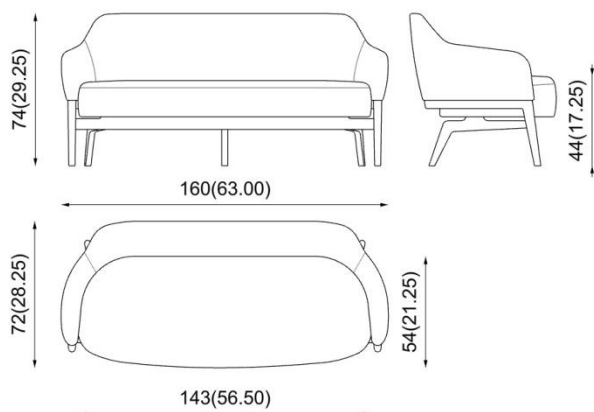

# MACARON

**PIAVAL**

chairs and tables since 1919

product code: **111-92/1 - beech wood**

**111-92/1N - walnut wood**

design **Laura Silvestrini** / 2019

## Description

**Sofa: solid wooden structure. Padded seat and backrest.**

Divano: struttura in legno massello. Schienale e seduta imbottiti.

Sofa: Gestell aus Massivholz. Sitzfläche und Rückenlehne gepolstert.

Canapé: structure en bois massif. Assise et dossier rembourrés.

## Dimensions (cm / in)

**Fabric need** for 1 pc. > **450** (cm / h 140)  
**Fabric need** for 1 pc. > **177,25** (in / h 55,25)

**Weight** for 1 pc. > **40** (kg) / **88,2** (lbs)

**Volume** for 1 pc. > **1,180** > 1 x box (m<sup>3</sup>)