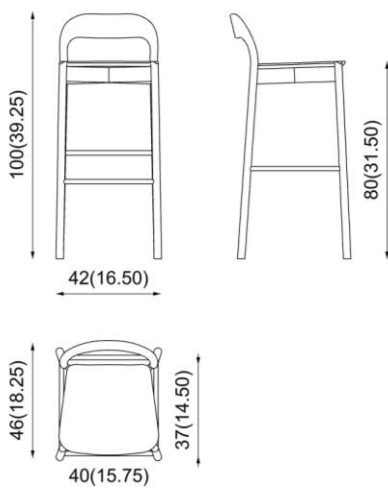

product code: **101/4**
design: **Daniel Rous / 2017**

Description

High stool. Seat and back in solid beech wood. Legs with round section.

Sgabello alto: struttura in legno massello. Gambe a sezione tonda.

Barhocker: Gestell aus Massivholz. Runde Beine.

Tabouret haut: structure en bois massif. Pieds à section ronde.

Dimensions (cm / in)

Weight for 1 pc. > **4,6 (kg) / 10,14 (lbs)**

Volume for 1 pc. > **0,270 > 1 x box (m³)**