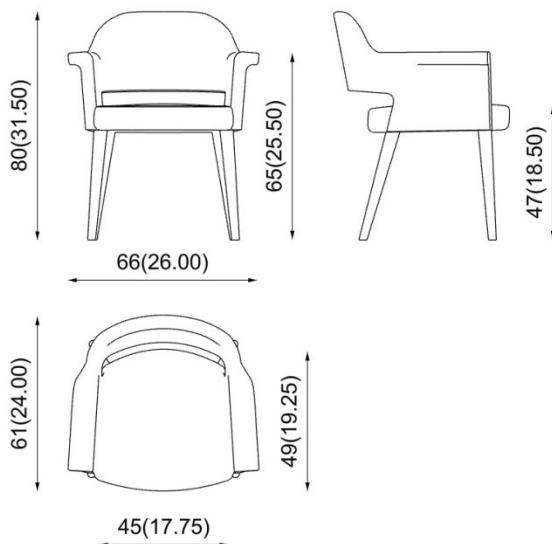

product code: **109-12/1**
design: **Matteo Thun / 2019**

Description

Armchair: solid wood frame. Padded seat and backrest. Removable seat.

Poltroncina: struttura in legno massello. Seduta e schienale imbottiti. Sedile removibile.

Armlehnstuhl: Gestell aus Massivholz. Sitzfläche und Rückenlehne gepolstert. Abnehmbare Sitzfläche.

Petit fauteuil: structure en bois massif. Assise et dossier rembourrés. Assise amovible.

Dimensions (cm / in)

Fabric need for 1 pc. > 180 (cm / h 140)
Fabric need for 1 pc. > 71 (in / h 55,25)

Weight for 1 pc. > 10,5 (kg), 23,15 (lbs)

Volume for 1 pc. > 0,390 > 1 x box (m³)

Certifications

On request

CATAS

Structures