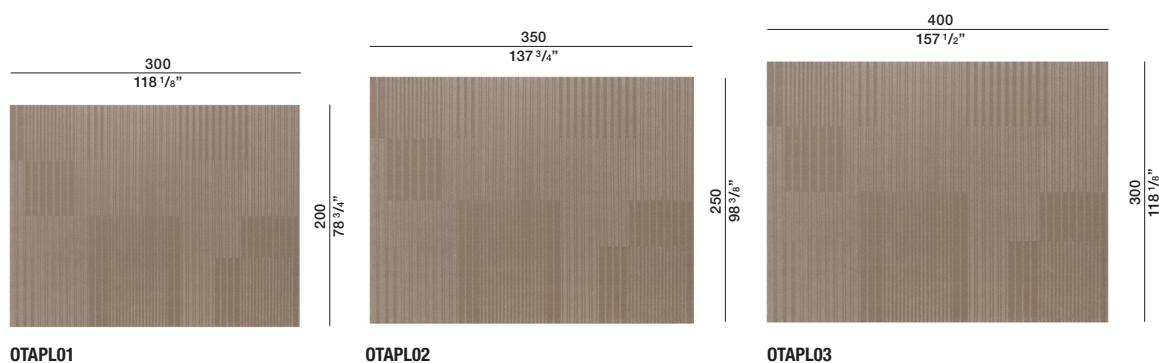

PALMA — NICOLA GALLIZIA 2022

1—
2

TECHNICAL INFORMATION

Thickness: 0,6 cm cut
Weight: 3800 gr/mq
Structure: hand tufted – 100% PET

COLOURS

Taupe, anthracite

MAINTENANCE

Stains should be removed promptly using an absorbent cloth, frequent vacuuming and/or light brushing. Clean with water and allow to dry naturally avoiding exposure to direct sunlight.

PALMA —
NICOLA
GALLIZIA
2022

DIMENSIONS

Palma

2—
2

OTAPL12

Taupe

Anthracite