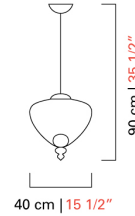

Barovier&Toso

VENEZIA 1295

7379

COLLECTION	Padma
TYPOLOGY	Suspension lamps
HEIGHT	80 cm <i>31 1/2 inc</i>
DIAMETER	50 cm <i>19 1/2 inc</i>
WEIGHT	7 Kg <i>16 lbs</i>
LEVELS	1
SWITCHINGS	1
BULBS	1 x 10 Led - dimmable - included <i>1 x 10 Led - dimmable - included</i>
DIFFUSER	Shaded White, Shaded grey
DECORATIVE DETAIL	Crystal, White, Grey, Sand, Olive, Bluastro, Indigo, Periwinkle, Gold, Black
BESPOKE VENETIAN CRYSTAL	Amethyst, Cadet Blue, Aquamarine, Light blue, Brown, Caramel, Cognac, Liquid citron, Smoke, Light pink, Antalia Green, Violet
METAL STRUCTURES	Brushed Black Nickel, Brushed Gold

Barovier&Toso

VENEZIA 1295

7381

COLLECTION	Padma
TYPOLOGY	Suspension lamps
HEIGHT	90 cm <i>35 1/2 inc</i>
DIAMETER	40 cm <i>15 1/2 inc</i>
WEIGHT	7 Kg <i>16 lbs</i>
LEVELS	1
SWITCHINGS	1
BULBS	1 x 10 Led - dimmable - included <i>1 x 10 Led - dimmable - included</i>
DIFFUSER	Shaded White, Shaded grey
DECORATIVE DETAIL	Crystal, White, Grey, Sand, Olive, Bluastro, Indigo, Periwinkle, Gold, Black
BESPOKE VENETIAN CRYSTAL	Amethyst, Cadet Blue, Aquamarine, Light blue, Brown, Caramel, Cognac, Liquid citron, Smoke, Light pink, Antalia Green, Violet
METAL STRUCTURES	Brushed Black Nickel, Brushed Gold

Barovier&Toso

VENEZIA 1295

7383

COLLECTION	Padma
TYPOLOGY	Suspension lamps
HEIGHT	110 cm <i>43 1/4 inc</i>
DIAMETER	25 cm <i>10 inc</i>
WEIGHT	7 Kg <i>16 lbs</i>
LEVELS	1
SWITCHINGS	1
BULBS	1 x 10 Led - dimmable - included <i>1 x 10 Led - dimmable - included</i>
DIFFUSER	Shaded White, Shaded grey
DECORATIVE DETAIL	Crystal, White, Grey, Sand, Olive, Bluastro, Indigo, Periwinkle, Gold, Black
BESPOKE VENETIAN CRYSTAL	Amethyst, Cadet Blue, Aquamarine, Light blue, Brown, Caramel, Cognac, Liquid citron, Smoke, Light pink, Antalia Green, Violet
METAL STRUCTURES	Brushed Black Nickel, Brushed Gold