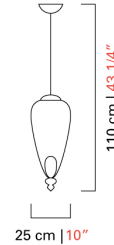

Barovier&Toso

VENEZIA 1295

7379

COLLECTION	Padma
TYPOLOGY	Suspension lamps
HEIGHT	80 cm <i>31 1/2 inc</i>
DIAMETER	50 cm <i>19 1/2 inc</i>
WEIGHT	7 Kg <i>16 lbs</i>
LEVELS	1
SWITCHINGS	1
BULBS	1 x 10 Led - dimmable - included <i>1 x 10 Led - dimmable - included</i>
DIFFUSER	Shaded White, Shaded grey
DECORATIVE DETAIL	Crystal, White, Grey, Sand, Olive, Bluastro, Indigo, Periwinkle, Gold, Black
BESPOKE VENETIAN CRYSTAL	Amethyst, Cadet Blue, Aquamarine, Light blue, Brown, Caramel, Cognac, Liquid citron, Smoke, Light pink, Antalia Green, Violet
METAL STRUCTURES	Brushed Black Nickel, Brushed Gold

Barovier&Toso

VENEZIA 1295

7381

COLLECTION	Padma
TYPOLOGY	Suspension lamps
HEIGHT	90 cm <i>35 1/2 inc</i>
DIAMETER	40 cm <i>15 1/2 inc</i>
WEIGHT	7 Kg <i>16 lbs</i>
LEVELS	1
SWITCHINGS	1
BULBS	1 x 10 Led - dimmable - included <i>1 x 10 Led - dimmable - included</i>
DIFFUSER	Shaded White, Shaded grey
DECORATIVE DETAIL	Crystal, White, Grey, Sand, Olive, Bluastro, Indigo, Periwinkle, Gold, Black
BESPOKE VENETIAN CRYSTAL	Amethyst, Cadet Blue, Aquamarine, Light blue, Brown, Caramel, Cognac, Liquid citron, Smoke, Light pink, Antalia Green, Violet
METAL STRUCTURES	Brushed Black Nickel, Brushed Gold

Barovier&Toso

VENEZIA 1295

7383

COLLECTION	Padma
TYPOLOGY	Suspension lamps
HEIGHT	110 cm <i>43 1/4 inc</i>
DIAMETER	25 cm <i>10 inc</i>
WEIGHT	7 Kg <i>16 lbs</i>
LEVELS	1
SWITCHINGS	1
BULBS	1 x 10 Led - dimmable - included <i>1 x 10 Led - dimmable - included</i>
DIFFUSER	Shaded White, Shaded grey
DECORATIVE DETAIL	Crystal, White, Grey, Sand, Olive, Bluastro, Indigo, Periwinkle, Gold, Black
BESPOKE VENETIAN CRYSTAL	Amethyst, Cadet Blue, Aquamarine, Light blue, Brown, Caramel, Cognac, Liquid citron, Smoke, Light pink, Antalia Green, Violet
METAL STRUCTURES	Brushed Black Nickel, Brushed Gold