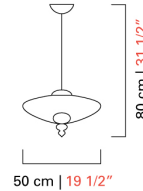

Barovier&Toso

VENEZIA 1295

7379

COLLECTION	Padma
TYPOLOGY	Suspension lamps
HEIGHT	80 cm <i>31 1/2 inc</i>
DIAMETER	50 cm <i>19 1/2 inc</i>
WEIGHT	7 Kg <i>16 lbs</i>
LEVELS	1
SWITCHINGS	1
BULBS	1 x 10 Led - dimmable - included <i>1 x 10 Led - dimmable - included</i>
DIFFUSER	Shaded White, Shaded grey
DECORATIVE DETAIL	Crystal, White, Grey, Sand, Olive, Bluastro, Indigo, Periwinkle, Gold, Black
BESPOKE VENETIAN CRYSTAL	Amethyst, Cadet Blue, Aquamarine, Light blue, Brown, Caramel, Cognac, Liquid citron, Smoke, Light pink, Antalia Green, Violet
METAL STRUCTURES	Brushed Black Nickel, Brushed Gold

Barovier&Toso

VENEZIA 1295

7381

COLLECTION	Padma
TYPOLOGY	Suspension lamps
HEIGHT	90 cm <i>35 1/2 inc</i>
DIAMETER	40 cm <i>15 1/2 inc</i>
WEIGHT	7 Kg <i>16 lbs</i>
LEVELS	1
SWITCHINGS	1
BULBS	1 x 10 Led - dimmable - included <i>1 x 10 Led - dimmable - included</i>
DIFFUSER	Shaded White, Shaded grey
DECORATIVE DETAIL	Crystal, White, Grey, Sand, Olive, Bluastro, Indigo, Periwinkle, Gold, Black
BESPOKE VENETIAN CRYSTAL	Amethyst, Cadet Blue, Aquamarine, Light blue, Brown, Caramel, Cognac, Liquid citron, Smoke, Light pink, Antalia Green, Violet
METAL STRUCTURES	Brushed Black Nickel, Brushed Gold

Barovier&Toso

VENEZIA 1295

7383

COLLECTION	Padma
TYPOLOGY	Suspension lamps
HEIGHT	110 cm <i>43 1/4 inc</i>
DIAMETER	25 cm <i>10 inc</i>
WEIGHT	7 Kg <i>16 lbs</i>
LEVELS	1
SWITCHINGS	1
BULBS	1 x 10 Led - dimmable - included <i>1 x 10 Led - dimmable - included</i>
DIFFUSER	Shaded White, Shaded grey
DECORATIVE DETAIL	Crystal, White, Grey, Sand, Olive, Bluastro, Indigo, Periwinkle, Gold, Black
BESPOKE VENETIAN CRYSTAL	Amethyst, Cadet Blue, Aquamarine, Light blue, Brown, Caramel, Cognac, Liquid citron, Smoke, Light pink, Antalia Green, Violet
METAL STRUCTURES	Brushed Black Nickel, Brushed Gold