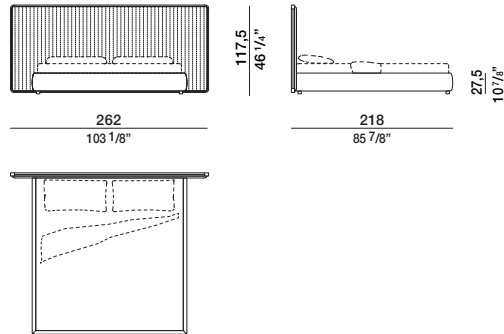

**DATASHEET**

REGISTERED  
DESIGN

IX.2023

OVIDIO—  
VINCENT  
VAN DUYSSEN  
2023

**DIMENSIONS**

**Notes**

- ▶ Upon request, a depth of 210 cm (internal measurement) is available on OLE16-OLE18 with a surcharge.
- ▶ **The headboard must rest against the wall.**
- ▶ **There are no upholstered versions, even for the outer part.**

	INNER DIMENSIONS		OUTER DIMENSIONS		D / D1 Space for insertion of the slatted base
	L1 Width	P2 Depth	L Width	P Depth	
<b>160</b>	<b>160</b> 63"	<b>201</b> 79 1/8"	<b>242</b> 95 1/4"	<b>214</b> 84 1/4"	<b>7,5/21</b> 3' 8 1/4" <b>9/19</b> 3 1/4" / 7 1/2" <b>11,8/17</b> 4 5/8" / 6 3/4"
<b>180</b>	<b>180</b> 70 7/8"	<b>201</b> 79 1/8"	<b>262</b> 103 1/8"	<b>214</b> 84 1/4"	
<b>KS</b>	<b>193,5</b> 76 1/8"	<b>206</b> 81 1/8"	<b>262</b> 103 1/8"	<b>218</b> 85 7/8"	

3—  
3

**beds**

**OLE16**

**OLE18**

**OLEKS**

**DATASHEET**

REGISTERED  
DESIGN

IX.2023