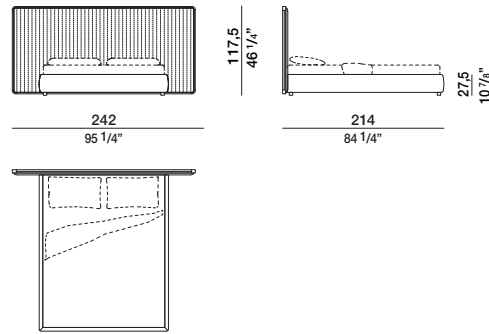

OVIDIO—
VINCENT
VAN DUYSSEN
2023

DIMENSIONS

Notes

- Upon request, a depth of 210 cm (internal measurement) is available on OLE16-OLE18 with a surcharge.
- **The headboard must rest against the wall.**
- **There are no upholstered versions, even for the outer part.**

	INNER DIMENSIONS		OUTER DIMENSIONS		D / D1 Space for insertion of the slatted base
	L1 Width	P2 Depth	L Width	P Depth	
160	160 63"	201 79 1/8"	242 95 1/4"	214 84 1/4"	7,5/21 3' 8 1/4" 9/19 3 1/4" / 7 1/2" 11,8/17 4 5/8" / 6 3/4"
180	180 70 7/8"	201 79 1/8"	262 103 1/8"	214 84 1/4"	
KS	193,5 76 1/8"	206 81 1/8"	262 103 1/8"	218 85 7/8"	

3—
3

beds

OLE16

OLE18

OLEKS

DATASHEET

REGISTERED
DESIGN

IX.2023