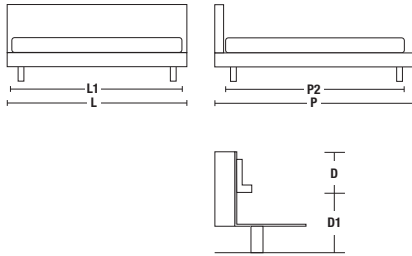

**DATASHEET**

REGISTERED  
DESIGN

IX.2023

OVIDIO—  
VINCENT  
VAN DUYSSEN  
2023

**DIMENSIONS**

**Notes**

- ▶ Upon request, a depth of 210 cm (internal measurement) is available on OLE16-OLE18 with a surcharge.
- ▶ **The headboard must rest against the wall.**
- ▶ **There are no upholstered versions, even for the outer part.**

	INNER DIMENSIONS		OUTER DIMENSIONS		D / D1 Space for insertion of the slatted base
	L1 Width	P2 Depth	L Width	P Depth	
<b>160</b>	<b>160</b> 63"	<b>201</b> 79 1/8"	<b>242</b> 95 1/4"	<b>214</b> 84 1/4"	<b>7,5/21</b> 3' 8 1/4" <b>9/19</b> 3 1/4" / 7 1/2" <b>11,8/17</b> 4 5/8" / 6 3/4"
<b>180</b>	<b>180</b> 70 7/8"	<b>201</b> 79 1/8"	<b>262</b> 103 1/8"	<b>214</b> 84 1/4"	
<b>KS</b>	<b>193,5</b> 76 1/8"	<b>206</b> 81 1/8"	<b>262</b> 103 1/8"	<b>218</b> 85 7/8"	