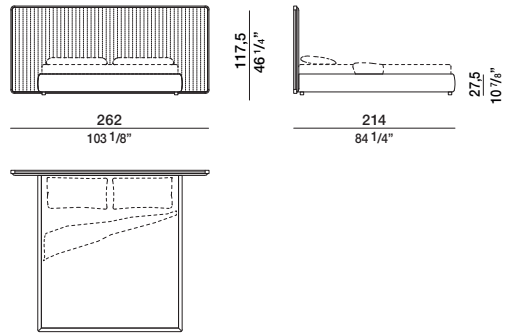

OVIDIO—
VINCENT
VAN DUYSSEN
2023

DIMENSIONS

Notes

- Upon request, a depth of 210 cm (internal measurement) is available on OLE16-OLE18 with a surcharge.
- **The headboard must rest against the wall.**
- **There are no upholstered versions, even for the outer part.**

	INNER DIMENSIONS		OUTER DIMENSIONS		D / D1 Space for insertion of the slatted base
	L1 Width	P2 Depth	L Width	P Depth	
160	160 63"	201 79 1/8"	242 95 1/4"	214 84 1/4"	7,5/21 3' 8 1/4" 9/19 3 1/4" / 7 1/2" 11,8/17 4 5/8" / 6 3/4"
180	180 70 7/8"	201 79 1/8"	262 103 1/8"	214 84 1/4"	
KS	193,5 76 1/8"	206 81 1/8"	262 103 1/8"	218 85 7/8"	

3—
3

beds

OLE16

OLE18

OLEKS

DATASHEET

REGISTERED
DESIGN

IX.2023