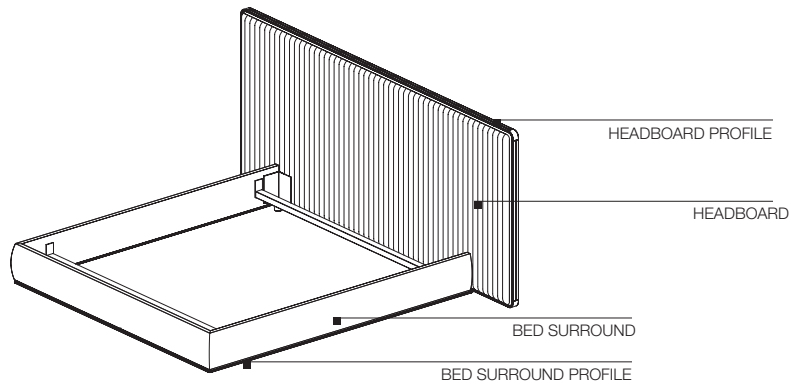

BED SURROUND PROFILE

Painted aluminium profile, anodized aluminium feet with non-slip plastic tips.

BED FRAME SPACER

Plastic, aluminium feet with non-slip plastic tips.

2—  
3

AVAILABLE IN FIRE-RESISTANT  
VERSION TB117 AND BS5852

**DATASHEET**

REGISTERED  
DESIGN

IX.2023

OVIDIO—  
VINCENT  
VAN DUYSSEN  
2023

**DIMENSIONS**

**Notes**

- ▶ Upon request, a depth of 210 cm (internal measurement) is available on OLE16-OLE18 with a surcharge.
- ▶ **The headboard must rest against the wall.**
- ▶ **There are no upholstered versions, even for the outer part.**