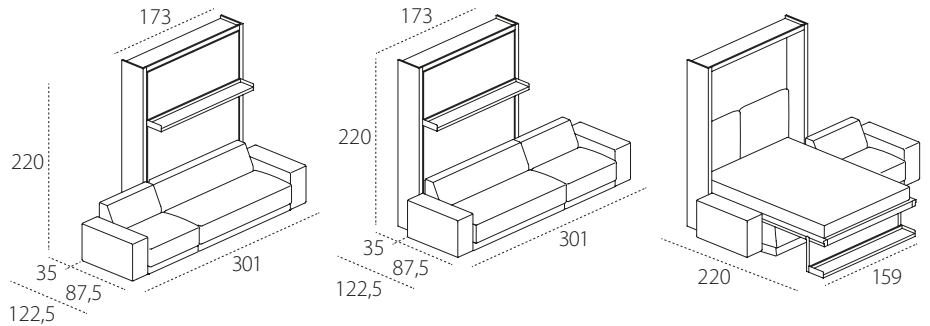

OSLO DIVANO 173

OSLO DIVANO 301

OSLO DIVANO 215

TECHNICAL INFORMATION

Oslo is a sofa composed of a large section with full-size seat pad cushion and armrest and another armchair section with armrest, integrated to the double-function transforming double bed system, with tilting opening and with CF97 slatted bed base.

The sofa is produced in two versions, both of which have a pillow compartment underneath the seat part. The W 301 cm version features W 27 cm armrests, while the W 173 cm has W 6 cm armrests.

Both the large section with 27 cm armrest and full W 173 sofa are perfectly aligned with the tilting transforming bed system positioned behind it.

The model also features rectangular and oval loose cushions and a pouf which can be tucked away under the open bed.

Oslo divano is self-supporting.

Available mattresses - H cm 18, double mattress cm 154 x 202 kg 29-32, in versions springs, memory, memory 7 zones, memory deluxe, latex and mattresses complying with usa relevant regulations.

Mattress locking belts in nylon.

Upholstered stuffed headboard for the bed, fixed directly to the back panel through snaps, cleaning according to the fabric label.

H of bed base from the floor cm 49,5.

Maximum capacity kg 300.