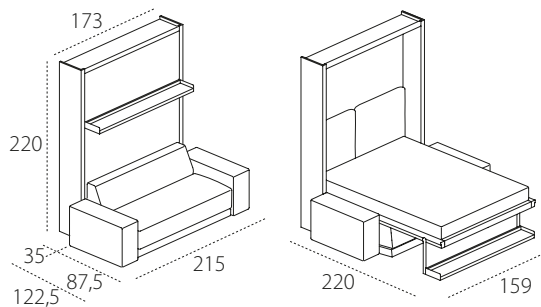

OSLO DIVANO 173

OSLO DIVANO 301

OSLO DIVANO 215

TECHNICAL INFORMATION

Oslo is a sofa composed of a large section with full-size seat pad cushion and armrest and another armchair section with armrest, integrated to the double-function transforming double bed system, with tilting opening and with CF97 slatted bed base.

The sofa is produced in two versions, both of which have a pillow compartment underneath the seat part. The W 301 cm version features W 27 cm armrests, while the W 173 cm has W 6 cm armrests.

Both the large section with 27 cm armrest and full W 173 sofa are perfectly aligned with the tilting transforming bed system positioned behind it.

The model also features rectangular and oval loose cushions and a pouf which can be tucked away under the open bed.

Oslo divano is self-supporting.

Available mattresses - H cm 18, double mattress cm 154 x 202 kg 29-32, in versions springs, memory, memory 7 zones, memory deluxe, latex and mattresses complying with usa relevant regulations.

Mattress locking belts in nylon.

Upholstered stuffed headboard for the bed, fixed directly to the back panel through snaps, cleaning according to the fabric label.

H of bed base from the floor cm 49,5.

Maximum capacity kg 300.