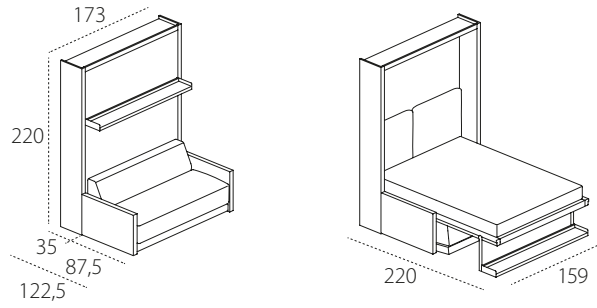

OSLO DIVANO 173

OSLO DIVANO 301

OSLO DIVANO 215

TECHNICAL INFORMATION

Oslo is a sofa composed of a large section with full-size seat pad cushion and armrest and another armchair section with armrest, integrated to the double-function transforming double bed system, with tilting opening and with CF97 slatted bed base.

The sofa is produced in two versions, both of which have a pillow compartment underneath the seat part. The W 301 cm version features W 27 cm armrests, while the W 173 cm has W 6 cm armrests.

Both the large section with 27 cm armrest and full W 173 sofa are perfectly aligned with the tilting transforming bed system positioned behind it.

The model also features rectangular and oval loose cushions and a pouf which can be tucked away under the open bed.

Oslo divano is self-supporting.

Available mattresses - H cm 18, double mattress cm 154 x 202 kg 29-32, in versions springs, memory, memory 7 zones, memory deluxe, latex and mattresses complying with usa relevant regulations.

Mattress locking belts in nylon.

Upholstered stuffed headboard for the bed, fixed directly to the back panel through snaps, cleaning according to the fabric label.

H of bed base from the floor cm 49,5.

Maximum capacity kg 300.