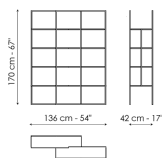

Optic

Designer: Marco Zito

Like in a dance, the Optic's two supporting frames perfectly slide to create a light system of staggered shelves: the shelves are wider in the middle to accommodate large objects, while the side shelves are lighter and cantilevered. The shifted frames give the bookcase a striking 3D effect and

permit different configurations in the space: side by side on the wall, overlapping or in the centre of the room joined with an "L" arrangement as a partition within the room.

Data sheet

Width: 136cm

Depth: 42cm

Height: 170cm

Frame and shelves

Plus Metal

Painted metal

Mat bronze

Painted metal

Mat lead

Painted metal