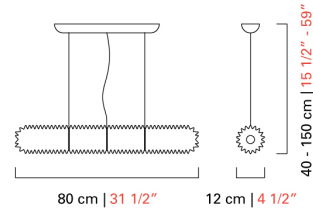

Barovier&Toso
VENEZIA 1295

7386

COLLECTION	Opéra
TYPOLOGY	Suspension lamps
HEIGHT	40 - 150 cm <i>15 1/2 - 59 inc</i>
WIDTH	80 cm <i>31 1/2 inc</i>
DEPTH	12 cm <i>4 1/2 inc</i>
WEIGHT	12 Kg <i>26 lbs</i>
LEVELS	1
SWITCHINGS	1
BULBS	1 x 25 Strip Led - dimmable - included <i>1 x 25 Strip Led - dimmable - included</i>
CERTIFICATIONS	EAC
VENETIAN CRYSTAL	Crystal
BESPOKE VENETIAN CRYSTAL	Amethyst, Cadet Blue, Aquamarine, Light blue, Periwinkle, Cognac, Olive, Sand, Liquid citron, Indigo, Grey, Smoke, Gold, Light pink
METAL STRUCTURES	Brushed Black Nickel, Brushed Gold

Barovier&Toso
VENEZIA 1295

7387

COLLECTION	Opéra
TYPOLOGY	Suspension lamps
HEIGHT	40 - 150 cm <i>15 1/2 - 59 inc</i>
WIDTH	110 cm <i>43 1/4 inc</i>
DEPTH	12 cm <i>4 1/2 inc</i>
WEIGHT	15 Kg <i>33 lbs</i>
LEVELS	1
SWITCHINGS	1
BULBS	1 x 38 Strip Led - dimmable - included <i>1 x 38 Strip Led - dimmable - included</i>
CERTIFICATIONS	EAC
VENETIAN CRYSTAL	Crystal
BESPOKE VENETIAN CRYSTAL	Amethyst, Cadet Blue, Aquamarine, Light blue, Periwinkle, Cognac, Olive, Sand, Liquid citron, Indigo, Grey, Smoke, Gold, Light pink
METAL STRUCTURES	Brushed Black Nickel, Brushed Gold

Barovier&Toso

VENEZIA 1295

7388

COLLECTION	Opéra
TYPOLOGY	Suspension lamps
HEIGHT	40 - 150 cm <i>15 1/2 - 59 inc</i>
WIDTH	140 cm <i>55 inc</i>
DEPTH	12 cm <i>4 1/2 inc</i>
WEIGHT	18 Kg <i>40 lbs</i>
LEVELS	1
SWITCHINGS	1
BULBS	1 x 50 Strip Led - dimmable - included <i>1 x 50 Strip Led - dimmable - included</i>
CERTIFICATIONS	EAC
VENETIAN CRYSTAL	Crystal
BESPOKE VENETIAN CRYSTAL	Amethyst, Cadet Blue, Aquamarine, Light blue, Periwinkle, Cognac, Olive, Sand, Liquid citron, Indigo, Grey, Smoke, Gold, Light pink
METAL STRUCTURES	Brushed Black Nickel, Brushed Gold