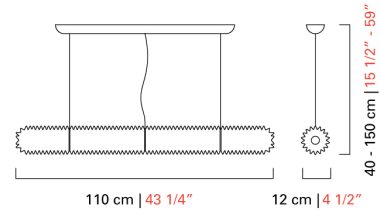

Barovier&Toso
VENEZIA 1295

7386

COLLECTION	Opéra
TYPOLOGY	Suspension lamps
HEIGHT	40 - 150 cm <i>15 1/2 - 59 inc</i>
WIDTH	80 cm <i>31 1/2 inc</i>
DEPTH	12 cm <i>4 1/2 inc</i>
WEIGHT	12 Kg <i>26 lbs</i>
LEVELS	1
SWITCHINGS	1
BULBS	1 x 25 Strip Led - dimmable - included <i>1 x 25 Strip Led - dimmable - included</i>
CERTIFICATIONS	EAC
VENETIAN CRYSTAL	Crystal
BESPOKE VENETIAN CRYSTAL	Amethyst, Cadet Blue, Aquamarine, Light blue, Periwinkle, Cognac, Olive, Sand, Liquid citron, Indigo, Grey, Smoke, Gold, Light pink
METAL STRUCTURES	Brushed Black Nickel, Brushed Gold

Barovier&Toso
VENEZIA 1295

7387

COLLECTION	Opéra
TYPOLOGY	Suspension lamps
HEIGHT	40 - 150 cm <i>15 1/2 - 59 inc</i>
WIDTH	110 cm <i>43 1/4 inc</i>
DEPTH	12 cm <i>4 1/2 inc</i>
WEIGHT	15 Kg <i>33 lbs</i>
LEVELS	1
SWITCHINGS	1
BULBS	1 x 38 Strip Led - dimmable - included <i>1 x 38 Strip Led - dimmable - included</i>
CERTIFICATIONS	EAC
VENETIAN CRYSTAL	Crystal
BESPOKE VENETIAN CRYSTAL	Amethyst, Cadet Blue, Aquamarine, Light blue, Periwinkle, Cognac, Olive, Sand, Liquid citron, Indigo, Grey, Smoke, Gold, Light pink
METAL STRUCTURES	Brushed Black Nickel, Brushed Gold

Barovier&Toso

VENEZIA 1295

7388

COLLECTION	Opéra
TYPOLOGY	Suspension lamps
HEIGHT	40 - 150 cm <i>15 1/2 - 59 inc</i>
WIDTH	140 cm <i>55 inc</i>
DEPTH	12 cm <i>4 1/2 inc</i>
WEIGHT	18 Kg <i>40 lbs</i>
LEVELS	1
SWITCHINGS	1
BULBS	1 x 50 Strip Led - dimmable - included <i>1 x 50 Strip Led - dimmable - included</i>
CERTIFICATIONS	EAC
VENETIAN CRYSTAL	Crystal
BESPOKE VENETIAN CRYSTAL	Amethyst, Cadet Blue, Aquamarine, Light blue, Periwinkle, Cognac, Olive, Sand, Liquid citron, Indigo, Grey, Smoke, Gold, Light pink
METAL STRUCTURES	Brushed Black Nickel, Brushed Gold