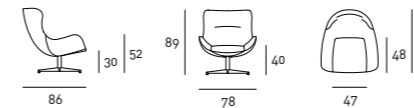

Seat depth 48 cm.

### Technical Drawings