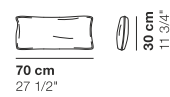

cod. 1346 / Coffee table D50

cod. 1347 / coffee table D60

cod. 10020 / cushion

cod. 10023 / cushion