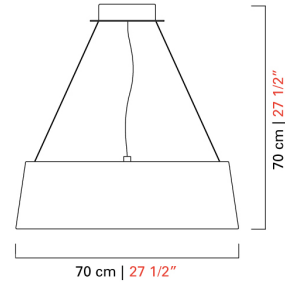

# 7344

|                  |  |
|------------------|--|
| COLLECTION       | New Eden   |
| TYPOLOGY         | Suspension lamps   |
| HEIGHT           | 50 cm<br><i>19 1/2 inc</i>   |
| DIAMETER         | 47 cm<br><i>18 1/2 inc</i>   |
| WEIGHT           | 15 Kg<br><i>33 lbs</i>   |
| LEVELS           | 1  |
| SWITCHINGS       | 1  |
| BULBS            | 12 x 1.5 G4 - not dimmable - included<br><i>12 x 1.5 G4 - not dimmable - included</i><br><br>6 x 1 Led - not dimmable - included<br><i>6 x 1 Led - not dimmable - included</i> |
| CERTIFICATIONS   | EAC  |
| VENETIAN CRYSTAL | Grey (only with GC shade),<br>Bluastro (only with PT shade),<br>Violet (only with RS shade),<br>Brown (only with BE shade)   |
| SHADES           | Grey (only with IC), Petrol Blue (only with LQ), Pink (only with VI),<br>Beige (only with BW)  |
| METAL STRUCTURES | Painted White  |

# 7345

|                  |  |
|------------------|--|
| COLLECTION       | New Eden   |
| TYPOLOGY         | Suspension lamps   |
| HEIGHT           | 70 cm<br>27 1/2 inc  |
| DIAMETER         | 70 cm<br>27 1/2 inc  |
| WEIGHT           | 22 Kg<br>48 lbs  |
| LEVELS           | 1  |
| SWITCHINGS       | 1  |
| BULBS            | 18 x 1.5 G4 - not dimmable - included<br>18 x 1.5 G4 - not dimmable - included<br>9 x 1 Led - not dimmable - included<br>9 x 1 Led - not dimmable - included |
| CERTIFICATIONS   | EAC  |
| VENETIAN CRYSTAL | Grey (only with GC shade),<br>Bluastro (only with PT shade),<br>Violet (only with RS shade),<br>Brown (only with BE shade)                                   |
| SHADES           | Grey (only with IC), Petrol Blue (only with LQ), Pink (only with VI),<br>Beige (only with BW)  |
| METAL STRUCTURES | Painted White  |