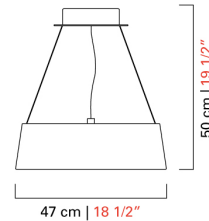

# 7344

|                  |  |
|------------------|--|
| COLLECTION       | New Eden   |
| TYPOLOGY         | Suspension lamps   |
| HEIGHT           | 50 cm<br><i>19 1/2 inc</i>   |
| DIAMETER         | 47 cm<br><i>18 1/2 inc</i>   |
| WEIGHT           | 15 Kg<br><i>33 lbs</i>   |
| LEVELS           | 1  |
| SWITCHINGS       | 1  |
| BULBS            | 12 x 1.5 G4 - not dimmable - included<br><i>12 x 1.5 G4 - not dimmable - included</i><br><br>6 x 1 Led - not dimmable - included<br><i>6 x 1 Led - not dimmable - included</i> |
| CERTIFICATIONS   | EAC  |
| VENETIAN CRYSTAL | Grey (only with GC shade),<br>Bluastro (only with PT shade),<br>Violet (only with RS shade),<br>Brown (only with BE shade)   |
| SHADES           | Grey (only with IC), Petrol Blue (only with LQ), Pink (only with VI),<br>Beige (only with BW)  |
| METAL STRUCTURES | Painted White  |

# 7345

|                  |  |
|------------------|--|
| COLLECTION       | New Eden   |
| TYPOLOGY         | Suspension lamps   |
| HEIGHT           | 70 cm<br>27 1/2 inc  |
| DIAMETER         | 70 cm<br>27 1/2 inc  |
| WEIGHT           | 22 Kg<br>48 lbs  |
| LEVELS           | 1  |
| SWITCHINGS       | 1  |
| BULBS            | 18 x 1.5 G4 - not dimmable - included<br>18 x 1.5 G4 - not dimmable - included<br>9 x 1 Led - not dimmable - included<br>9 x 1 Led - not dimmable - included |
| CERTIFICATIONS   | EAC  |
| VENETIAN CRYSTAL | Grey (only with GC shade),<br>Bluastro (only with PT shade),<br>Violet (only with RS shade),<br>Brown (only with BE shade)                                   |
| SHADES           | Grey (only with IC), Petrol Blue (only with LQ), Pink (only with VI),<br>Beige (only with BW)  |
| METAL STRUCTURES | Painted White  |