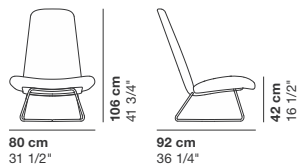

cod. 9062 / sled_lounge chair