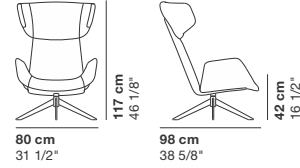

# MYPLACE

cod. 9050 / wood\_swivel lounge chair

cod. 9051 / wood\_swivel lounge chair

cod. 9052 / wood\_swivel lounge chair

cod. 9053 / wood\_swivel lounge chair

cod. 9054 / wood\_swivel lounge chair

cod. 9055 / wood\_swivel lounge chair

cod. 9056 / metal\_swivel lounge chair

cod. 9057 / metal\_swivel lounge chair

cod. 9058 / metal\_swivel lounge chair

cod. 9059 / metal\_swivel lounge chair

cod. 9060 / metal\_swivel lounge chair

cod. 9061 / metal\_swivel lounge chair