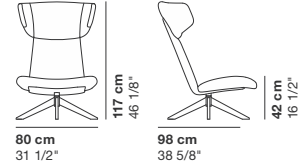

# MYPLACE

cod. 9050 / wood\_swivel lounge chair

cod. 9051 / wood\_swivel lounge chair

cod. 9052 / wood\_swivel lounge chair

cod. 9053 / wood\_swivel lounge chair

cod. 9054 / wood\_swivel lounge chair

cod. 9055 / wood\_swivel lounge chair