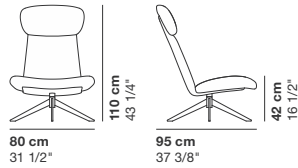

cod. 9057 / metal_swivel lounge chair