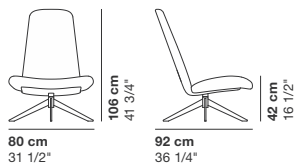

cod. 9056 / metal_swivel lounge chair