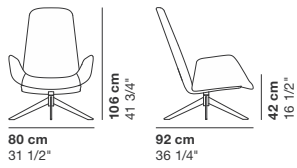

cod. 9059 / metal_swivel lounge chair