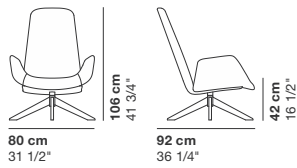

# MYPLACE

cod. 9050 / wood\_swivel lounge chair

cod. 9051 / wood\_swivel lounge chair

cod. 9052 / wood\_swivel lounge chair

cod. 9053 / wood\_swivel lounge chair

cod. 9054 / wood\_swivel lounge chair

cod. 9055 / wood\_swivel lounge chair