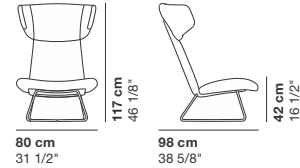

cod. 9064 / sled_lounge chair