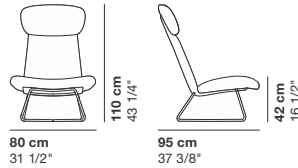

cod. 9063 / sled_lounge chair