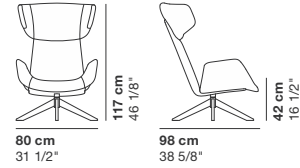

# MYPLACE

cod. 9050 / wood\_swivel lounge chair

cod. 9051 / wood\_swivel lounge chair

cod. 9052 / wood\_swivel lounge chair

cod. 9053 / wood\_swivel lounge chair

cod. 9054 / wood\_swivel lounge chair

cod. 9055 / wood\_swivel lounge chair