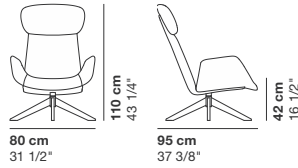

# MYPLACE

cod. 9050 / wood\_swivel lounge chair

cod. 9051 / wood\_swivel lounge chair

cod. 9052 / wood\_swivel lounge chair

cod. 9053 / wood\_swivel lounge chair

cod. 9054 / wood\_swivel lounge chair

cod. 9055 / wood\_swivel lounge chair