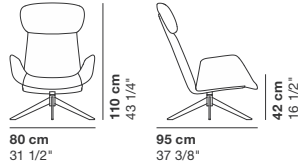

cod. 9060 / metal_swivel lounge chair