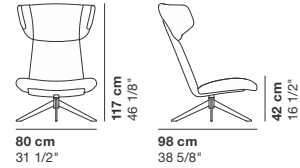

cod. 9058 / metal_swivel lounge chair