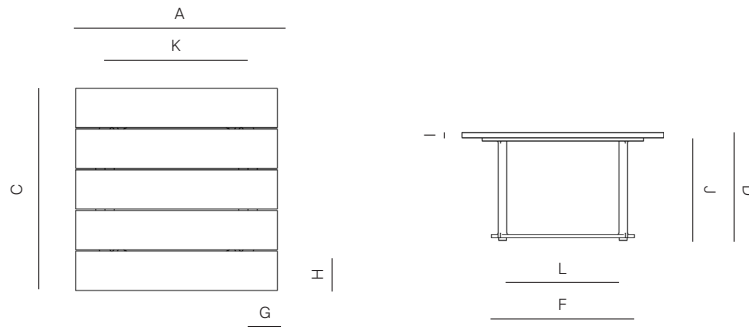

### SPECIFICATIONS

Width: 48" 122 cm  
Depth: 30" 76 cm  
Height: 12" 30 cm

### ALUMINIUM

SQUARE SIDE TABLE

774102

MEASURES INCH CM	OVERALL LENGTH	OVERALL WIDTH	OVERALL HEIGHT	DIAMETER	SIZE OF BASE	OVERHANG AT ENDS	OVERHANG AT SIDES	TABLE TOP THICKNESS	APRON TO FLOOR CLEARANCE	SPACE BETWEEN LEGS AT HEAD	SPACE BETWEEN LEGS AT SIDE
DESCRIPTION	A	C	D	E	F	G	H	I	J	K	L
RECTANGULAR COFFEE TABLE 48" SKU# 775101	48 122	30 76.2	12 30.6	-	34 86.3	7 17.8	4 1/4 11.1	3/4 2	10 3/4 27.5	16 1/2 42	29 1/4 74.2
SQUARE SIDE TABLE SKU# 774102	30 76.2	30 76.2	16 40.6	-	21 1/4 54	6 15.2	4 1/4 11.1	3/4 2	14 1/4 38.6	16 1/2 42	16 1/2 42
ROUND SIDE TABLE SKU# 774202	30 76.2	30 76.2	16 40.6	30 76.2	21 1/4 54	4 1/4 11.1	4 1/4 11.1	3/4 2	14 1/4 38.6	18 1/2 42	18 1/2 42
RECTANGULAR DINING TABLE 96" SKU# 776203	96 243	40 101.6	30 76.2	-	79 200.4	8 1/2 21.7	6 1/2 16.8	1 1/4 3	28 3/4 -	21 3/4 -	73 3/4 187.4