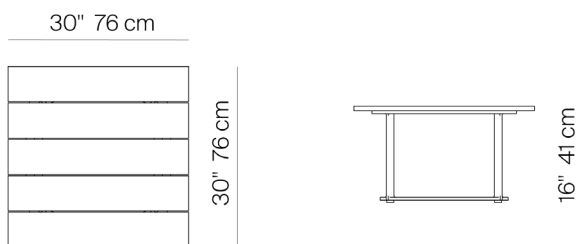

## SQUARE SIDE TABLE

774102

### SPECIFICATIONS

Width: 48" 122 cm  
Depth: 30" 76 cm  
Height: 12" 30 cm

### ALUMINIUM

SQUARE SIDE TABLE

774102

MEASURES INCH CM	OVERALL LENGTH	OVERALL WIDTH	OVERALL HEIGHT	DIAMETER	SIZE OF BASE	OVERHANG AT ENDS	OVERHANG AT SIDES	TABLE TOP THICKNESS	APRON TO FLOOR CLEARANCE	SPACE BETWEEN LEGS AT HEAD	SPACE BETWEEN LEGS AT SIDE
DESCRIPTION	A	C	D	E	F	G	H	I	J	K	L
RECTANGULAR COFFEE TABLE 48" SKU# 775101	48 122	30 76.2	12 30.6	-	34 86.3	7 17.8	4 1/4 11.1	3/4 2	10 3/4 27.5	16 1/2 42	29 1/4 74.2
SQUARE SIDE TABLE SKU# 774102	30 76.2	30 76.2	16 40.6	-	21 1/4 54	6 15.2	4 1/4 11.1	3/4 2	14 1/4 38.6	16 1/2 42	16 1/2 42
ROUND SIDE TABLE SKU# 774202	30 76.2	30 76.2	16 40.6	30 76.2	21 1/4 54	4 1/4 11.1	4 1/4 11.1	3/4 2	14 1/4 38.6	18 1/2 42	18 1/2 42
RECTANGULAR DINING TABLE 96" SKU# 776203	96 243	40 101.6	30 76.2	-	79 200.4	8 1/2 21.7	6 1/2 16.8	1 1/4 3	28 3/4 -	21 3/4 -	73 3/4 187.4

MEASURES INCH CM	SEAT UP TO (APROX. 20"W CHAIRS SPACED 2" APART)	DIAGONAL CLEARANCE	OVERALL FURNITURE WEIGHT LBS KGS	BOXED WEIGHT LBS KGS	BOXED WIDTH	BOXED DEPTH	BOXED HEIGHT	CBM
DESCRIPTION	M							
RECTANGULAR COFFEE TABLE 48" SKU# 775101	-	32 1/4 82	41 19	52 24	51 129.54	33 83.82	15 38.10	0.41 0.41
SQUARE SIDE TABLE SKU# 774102	-	32 1/4 82	29 13	40 18	33 83.82	33 83.82	19 48.26	0.34 0.34
ROUND SIDE TABLE SKU# 774202	-	32 1/4 82	23 13	34 18	33 83.82	33 83.82	19 48.26	0.34 0.34
RECTANGULAR DINING TABLE 96" SKU# 776203	8 TO 10	49 1/2 125.8	39 18	44 20	99 251.46	43 109.22	33 83.82	2.30 2.30