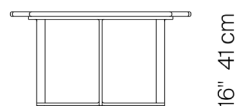

MR5

by Mario Ruiz

The MR5 Collection is made of powder coated 6063 aluminum frame.

ROUND SIDE TABLE

774202

SPECIFICATIONS

Diameter: 30" 76 cm
Height: 16" 41 cm

MATERIALS

774102

MEASURES INCH CM	OVERALL LENGTH	OVERALL WIDTH	OVERALL HEIGHT	DIAMETER	SIZE OF BASE	OVERHANG AT ENDS	OVERHANG AT SIDES	TABLE TOP THICKNESS	APRON TO FLOOR CLEARANCE	SPACE BETWEEN LEGS AT HEAD	SPACE BETWEEN LEGS AT SIDE
DESCRIPTION	A	C	D	E	F	G	H	I	J	K	L
RECTANGULAR COFFEE TABLE 48" SKU# 775101	48 122	30 76.2	12 30.6	-	34 86.3	7 17.8	4 1/4 11.1	3/4 2	10 3/4 27.5	16 1/2 42	29 1/4 74.2
SQUARE SIDE TABLE SKU# 774102	30 76.2	30 76.2	16 40.6	-	21 1/4 54	6 15.2	4 1/4 11.1	3/4 2	14 1/4 38.6	16 1/2 42	16 1/2 42
ROUND SIDE TABLE SKU# 774202	30 76.2	30 76.2	16 40.6	30 76.2	21 1/4 54	4 1/4 11.1	4 1/4 11.1	3/4 2	14 1/4 38.6	18 1/2 42	18 1/2 42
RECTANGULAR DINING TABLE 96" SKU# 776203	96 243	40 101.6	30 76.2	-	79 200.4	8 1/2 21.7	6 1/2 16.8	1 1/4 3	28 3/4 -	21 3/4 -	73 3/4 187.4

MEASURES INCH CM	SEAT UP TO (APROX. 20"W CHAIRS SPACED 2" APART)	DIAGONAL CLEARANCE	OVERALL FURNITURE WEIGHT LBS KGS	BOXED WEIGHT LBS KGS	BOXED WIDTH	BOXED DEPTH	BOXED HEIGHT	CBM
DESCRIPTION	M							
RECTANGULAR COFFEE TABLE 48" SKU# 775101	-	32 1/4 82	41 19	52 24	51 129.54	33 83.82	15 38.10	0.41 0.41
SQUARE SIDE TABLE SKU# 774102	-	32 1/4 82	29 13	40 18	33 83.82	33 83.82	19 48.26	0.34 0.34
ROUND SIDE TABLE SKU# 774202	-	32 1/4 82	23 13	34 18	33 83.82	33 83.82	19 48.26	0.34 0.34
RECTANGULAR DINING TABLE 96" SKU# 776203	8 TO 10	49 1/2 125.8	39 18	44 20	99 251.46	43 109.22	33 83.82	2.30 2.30