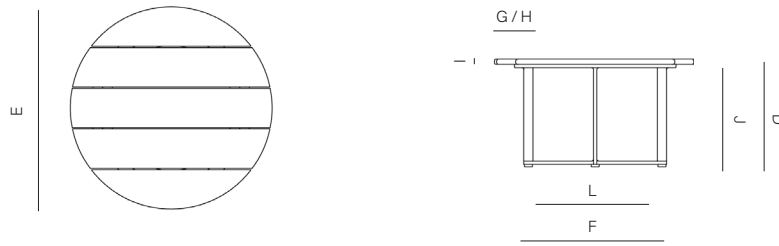

MR5

by Mario Ruiz

The MR5 Collection is made of powder coated 6063 aluminum frame.

ROUND SIDE TABLE

774202

SPECIFICATIONS

Diameter: 30" 76 cm
Height: 16" 41 cm

MATERIALS

Frame: Powder coated aluminum.

Furniture cover available.

FINISHES

SPACE GREY
-52

MUSCADE
-51

WHITE
-53

ALUMINIUM

ROUND SIDE TABLE

774102

MEASURES INCH CM	OVERALL LENGTH	OVERALL WIDTH	OVERALL HEIGHT	DIAMETER	SIZE OF BASE	OVERHANG AT ENDS	OVERHANG AT SIDES	TABLE TOP THICKNESS	APRON TO FLOOR CLEARANCE	SPACE BETWEEN LEGS AT HEAD	SPACE BETWEEN LEGS AT SIDE
DESCRIPTION	A	C	D	E	F	G	H	I	J	K	L
RECTANGULAR COFFEE TABLE 48" SKU# 775101	48 122	30 76.2	12 30.6	-	34 86.3	7 17.8	4 1/4 11.1	3/4 2	10 3/4 27.5	16 1/2 42	29 1/4 74.2
SQUARE SIDE TABLE SKU# 774102	30 76.2	30 76.2	16 40.6	-	21 1/4 54	6 15.2	4 1/4 11.1	3/4 2	14 1/4 38.6	16 1/2 42	16 1/2 42
ROUND SIDE TABLE SKU# 774202	30 76.2	30 76.2	16 40.6	30 76.2	21 1/4 54	4 1/4 11.1	4 1/4 11.1	3/4 2	14 1/4 38.6	18 1/2 42	18 1/2 42
RECTANGULAR DINING TABLE 96" SKU# 776203	96 243	40 101.6	30 76.2	-	79 200.4	8 1/2 21.7	6 1/2 16.8	1 1/4 3	28 3/4 -	21 3/4 -	73 3/4 187.4

MEASURES INCH CM	SEAT UP TO (APROX. 20"W CHAIRS SPACED 2" APART)	DIAGONAL CLEARANCE	OVERALL FURNITURE WEIGHT LBS KGS	BOXED WEIGHT LBS KGS	BOXED WIDTH	BOXED DEPTH	BOXED HEIGHT	CBM
DESCRIPTION	M							
RECTANGULAR COFFEE TABLE 48" SKU# 775101	-	32 1/4 82	41 19	52 24	51 129.54	33 83.82	15 38.10	0.41 0.41
SQUARE SIDE TABLE SKU# 774102	-	32 1/4 82	29 13	40 18	33 83.82	33 83.82	19 48.26	0.34 0.34
ROUND SIDE TABLE SKU# 774202	-	32 1/4 82	23 13	34 18	33 83.82	33 83.82	19 48.26	0.34 0.34
RECTANGULAR DINING TABLE 96" SKU# 776203	8 TO 10	49 1/2 125.8	39 18	44 20	99 251.46	43 109.22	33 83.82	2.30 2.30