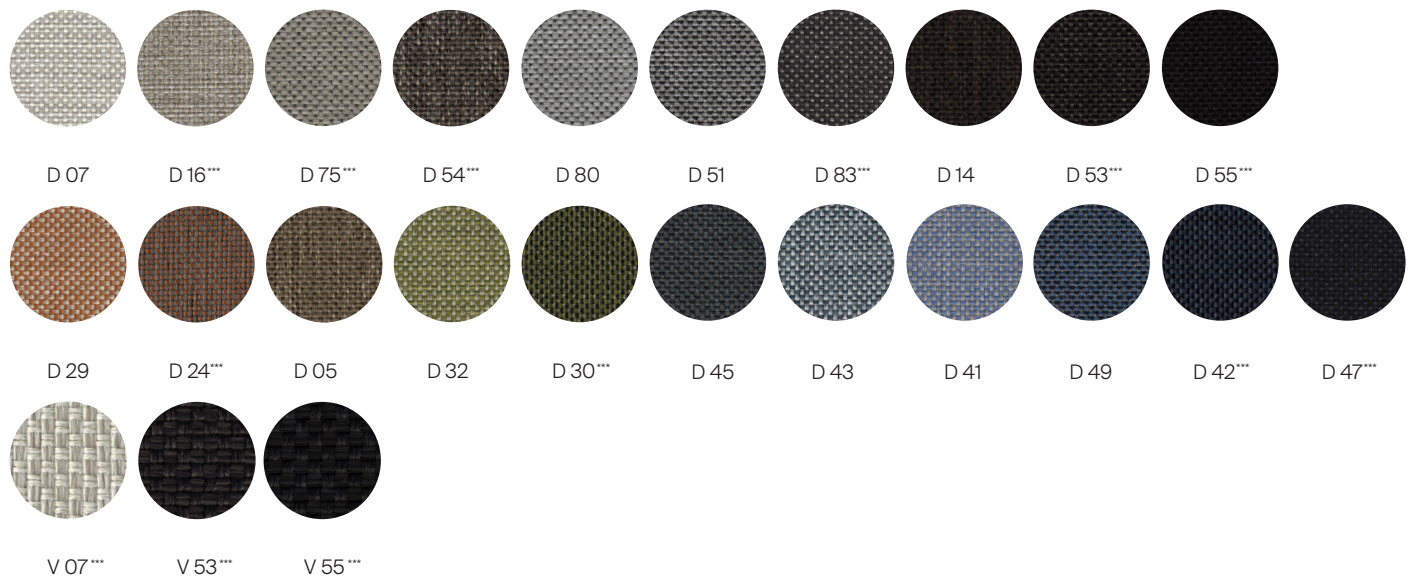

## FINISHES

SPACE GREY  
-52

MUSCADE  
-51

WHITE  
-53

Round side table

\_Grade A Fabric:

\_Grade B Fabric:

\*\*\* Quick ship fabrics