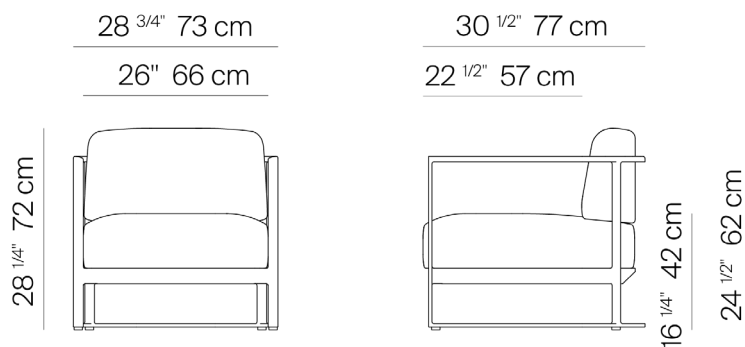

## SPECIFICATIONS

Width: 28 3/4" 73 cm  
Depth: 30 1/2" 77 cm  
Height: 28 1/2" 72 cm  
Seat height: 16 1/4" 42 cm

COM: 5.5 yds

\*COM based on 54" wide no repeat fabric.

## ALUMINIUM

MEASURES INCH CM	OVERALL WIDTH	OVERALL DEPTH	OVERALL HEIGHT WITH CUSHIONS	OVERALL FRAME HEIGHT	ARM HEIGHT	ARM WIDTH	FOOT HEIGHT	SEAT HEIGHT WITH CUSHIONS	SEAT HEIGHT (FLOOR TO FRAME)	INSIDE SEAT WIDTH (CUSHIONS)	INSIDE SEAT DEPTH (CUSHIONS)
DESCRIPTION	A	B	C	D	F	G	H	I	J	K	L
LOUNGE CHAIR	28 3/4	30 1/2	28 1/4	24 1/2	24 1/2	2	6 1/2	16 1/4	8 3/4	26	29
SKU# 772301	73.2	77.4	72	62.2	62.2	3.5	16.4	41.5	22	66.2	74
90° SOFA	90	30 1/2	28 1/4	24 1/2	24 1/2	2	6 1/2	16 1/4	8 3/4	87 1/4	29
SKU# 772502	228.6	77.4	72	62.2	62.2	5	16.4	41.5	22	221.6	74
DINING CHAIR	22 1/4	22 3/4	32 1/4	27	27	2	15 3/4	21	17 3/4	19 1/2	21 1/4
SKU# 772101	56.3	57.5	82	68.5	68.5	5	40	53	45	49.3	54
CHAISE	31 1/4	79 1/2	14 1/4	8	-	-	7 1/2	14 1/4	8	29	47 1/2
SKU# 772901	79.6	201.8	36	20.2	-	-	19	36	20.2	73.6	120.9

MEASURES INCH CM	# OF BACK CUSHIONS	COM BACK CUSHIONS YARDS METERS	# OF SEAT CUSHIONS	COM SEAT CUSHIONS YARDS METERS	DIAGONAL CLEARANCE	FURNITURE WEIGHT LBS KGS	TOTAL PIECES IN A BOX	BOXED WEIGHT LBS KGS	BOXED WIDTH	BOXED DEPTH	BOXED HEIGHT	CBM
DESCRIPTION	M											
LOUNGE CHAIR	1	2	1	3.5	38 3/4	23	1	28	31.75	33.50	27.50	0.48
SKU# 772301	1	2	1	3.5	98.5	10	1	13	80.75	85	69.85	0.48
90° SOFA	2	6	1	6	38 3/4	50	1	61	93	33.50	27.50	1.40
SKU# 772502	2	6	1	6	98.5	23	1	28	236.22	85.09	69.85	1.40
DINING CHAIR	1	1	1	1	35 1/2	29	1	40	25.25	25.75	30	0.32
SKU# 772101	1	1	1	1	90	13	1	18	64.14	65.41	76.20	0.32
CHAISE	1	3.5	1	3.5	32 1/4	44	1	55	34.25	82.50	11	0.51
SKU# 772901	1	3.5	1	3.5	82	20	1	25	87	209.55	27.94	0.51