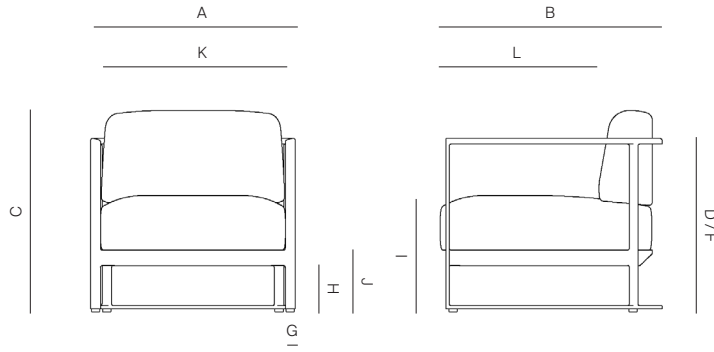

## SPECIFICATIONS

Width: 28 3/4" 73 cm  
Depth: 30 1/2" 77 cm  
Height: 28 1/2" 72 cm  
Seat height: 16 1/4" 42 cm

COM: 5.5 yds

\*COM based on 54" wide no repeat fabric.

## ALUMINIUM

MEASURES INCH CM	OVERALL WIDTH	OVERALL DEPTH	OVERALL HEIGHT WITH CUSHIONS	OVERALL FRAME HEIGHT	ARM HEIGHT	ARM WIDTH	FOOT HEIGHT	SEAT HEIGHT WITH CUSHIONS	SEAT HEIGHT (FLOOR TO FRAME)	INSIDE SEAT WIDTH (CUSHIONS)	INSIDE SEAT DEPTH (CUSHIONS)
DESCRIPTION	A	B	C	D	F	G	H	I	J	K	L
LOUNGE CHAIR	28 3/4	30 1/2	28 1/4	24 1/2	24 1/2	2	6 1/2	16 1/4	8 3/4	26	29
SKU# 772301	73.2	77.4	72	62.2	62.2	3.5	16.4	41.5	22	66.2	74
90° SOFA	90	30 1/2	28 1/4	24 1/2	24 1/2	2	6 1/2	16 1/4	8 3/4	87 1/4	29
SKU# 772502	228.6	77.4	72	62.2	62.2	5	16.4	41.5	22	221.6	74
DINING CHAIR	22 1/4	22 3/4	32 1/4	27	27	2	15 3/4	21	17 3/4	19 1/2	21 1/4
SKU# 772101	56.3	57.5	82	68.5	68.5	5	40	53	45	49.3	54
CHAISE	31 1/4	79 1/2	14 1/4	8	-	-	7 1/2	14 1/4	8	29	47 1/2
SKU# 772901	79.6	201.8	36	20.2	-	-	19	36	20.2	73.6	120.9

MEASURES INCH CM	# OF BACK CUSHIONS	COM BACK CUSHIONS YARDS METERS	# OF SEAT CUSHIONS	COM SEAT CUSHIONS YARDS METERS	DIAGONAL CLEARANCE	FURNITURE WEIGHT LBS KGS	TOTAL PIECES IN A BOX	BOXED WEIGHT LBS KGS	BOXED WIDTH	BOXED DEPTH	BOXED HEIGHT	CBM
DESCRIPTION	M											
LOUNGE CHAIR	1	2	1	3.5	38 3/4	23	1	28	31.75	33.50	27.50	0.48
SKU# 772301	1	2	1	3.5	98.5	10	1	13	80.75	85	69.85	0.48
90° SOFA	2	6	1	6	38 3/4	50	1	61	93	33.50	27.50	1.40
SKU# 772502	2	6	1	6	98.5	23	1	28	236.22	85.09	69.85	1.40
DINING CHAIR	1	1	1	1	35 1/2	29	1	40	25.25	25.75	30	0.32
SKU# 772101	1	1	1	1	90	13	1	18	64.14	65.41	76.20	0.32
CHAISE	1	3.5	1	3.5	32 1/4	44	1	55	34.25	82.50	11	0.51
SKU# 772901	1	3.5	1	3.5	82	20	1	25	87	209.55	27.94	0.51