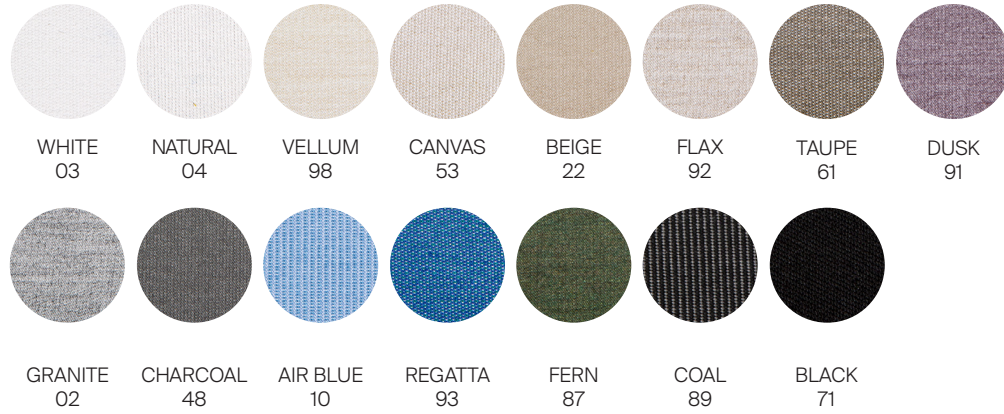

## FINISHES

SPACE GREY  
-52

MUSCADE  
-51

WHITE  
-53

Round side table

\_Grade A Fabric:

\_Grade B Fabric:

\*\*\* Quick ship fabrics