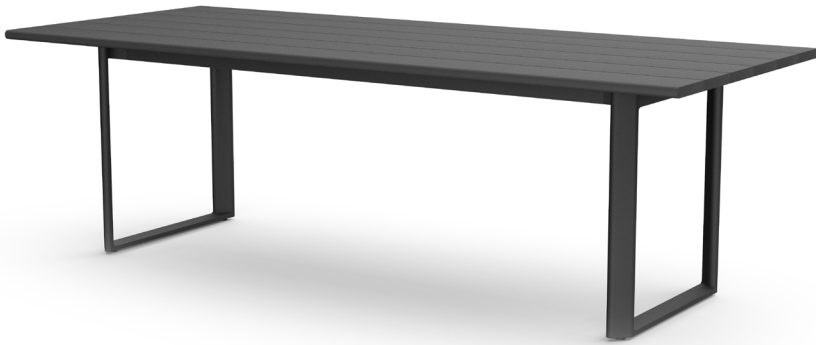

MR5

by Mario Ruiz

The MR5 Collection is made of powder coated 6063 aluminum frame.

RECTANGULAR DINING TABLE 96"

776203

SPECIFICATIONS

Width:	96"	246 cm
Depth:	40"	101 cm
Height:	30"	76 cm

MATERIALS

Frame: Powder coated aluminum.

Furniture cover available.

FINISHES

SPACE GREY
-52

MUSCADE
-51

WHITE
-53

ALUMINIUM

96" RECTANGULAR DINING TABLE

776203

MEASURES INCH CM	OVERALL LENGTH	OVERALL WIDTH	OVERALL HEIGHT	DIAMETER	SIZE OF BASE	OVERHANG AT ENDS	OVERHANG AT SIDES	TABLE TOP THICKNESS	APRON TO FLOOR CLEARANCE	SPACE BETWEEN LEGS AT HEAD	SPACE BETWEEN LEGS AT SIDE
DESCRIPTION	A	C	D	E	F	G	H	I	J	K	L
RECTANGULAR COFFEE TABLE 48" SKU# 775101	48 122	30 76.2	12 30.6	-	34 86.3	7 17.8	4 1/4 11.1	3/4 2	10 3/4 27.5	16 1/2 42	29 1/4 74.2
SQUARE SIDE TABLE SKU# 774102	30 76.2	30 76.2	16 40.6	-	21 1/4 54	6 15.2	4 1/4 11.1	3/4 2	14 1/4 38.6	16 1/2 42	16 1/2 42
ROUND SIDE TABLE SKU# 774202	30 76.2	30 76.2	16 40.6	30 76.2	21 1/4 54	4 1/4 11.1	4 1/4 11.1	3/4 2	14 1/4 38.6	18 1/2 42	18 1/2 42
RECTANGULAR DINING TABLE 96" SKU# 776203	96 243	40 101.6	30 76.2	-	79 200.4	8 1/2 21.7	6 1/2 16.8	1 1/4 3	28 3/4 -	21 3/4 -	73 3/4 187.4

Round side table