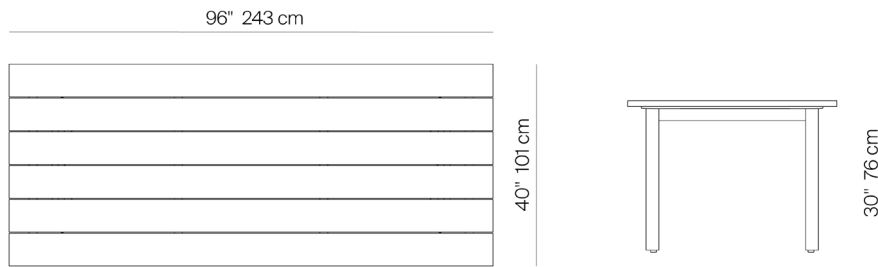

MR5

by Mario Ruiz

The MR5 Collection is made of powder coated 6063 aluminum frame.

RECTANGULAR DINING TABLE 96"

776203

SPECIFICATIONS

Width:	96"	246 cm
Depth:	40"	101 cm
Height:	30"	76 cm

MATERIALS

Frame: Powder coated aluminum.

Furniture cover available.

FINISHES

SPACE GREY
-52

MUSCADE
-51

WHITE
-53

ALUMINIUM

96" RECTANGULAR DINING TABLE

776203

MEASURES INCH CM	OVERALL LENGTH	OVERALL WIDTH	OVERALL HEIGHT	DIAMETER	SIZE OF BASE	OVERHANG AT ENDS	OVERHANG AT SIDES	TABLE TOP THICKNESS	APRON TO FLOOR CLEARANCE	SPACE BETWEEN LEGS AT HEAD	SPACE BETWEEN LEGS AT SIDE
DESCRIPTION	A	C	D	E	F	G	H	I	J	K	L
RECTANGULAR COFFEE TABLE 48" SKU# 775101	48 122	30 76.2	12 30.6	-	34 86.3	7 17.8	4 1/4 11.1	3/4 2	10 3/4 27.5	16 1/2 42	29 1/4 74.2
SQUARE SIDE TABLE SKU# 774102	30 76.2	30 76.2	16 40.6	-	21 1/4 54	6 15.2	4 1/4 11.1	3/4 2	14 1/4 38.6	16 1/2 42	16 1/2 42
ROUND SIDE TABLE SKU# 774202	30 76.2	30 76.2	16 40.6	30 76.2	21 1/4 54	4 1/4 11.1	4 1/4 11.1	3/4 2	14 1/4 38.6	18 1/2 42	18 1/2 42
RECTANGULAR DINING TABLE 96" SKU# 776203	96 243	40 101.6	30 76.2	-	79 200.4	8 1/2 21.7	6 1/2 16.8	1 1/4 3	28 3/4 -	21 3/4 -	73 3/4 187.4

MEASURES INCH CM	SEAT UP TO (APROX. 20"W CHAIRS SPACED 2" APART)	DIAGONAL CLEARANCE	OVERALL FURNITURE WEIGHT LBS KGS	BOXED WEIGHT LBS KGS	BOXED WIDTH	BOXED DEPTH	BOXED HEIGHT	CBM
DESCRIPTION	M							
RECTANGULAR COFFEE TABLE 48" SKU# 775101	-	32 1/4 82	41 19	52 24	51 129.54	33 83.82	15 38.10	0.41 0.41
SQUARE SIDE TABLE SKU# 774102	-	32 1/4 82	29 13	40 18	33 83.82	33 83.82	19 48.26	0.34 0.34
ROUND SIDE TABLE SKU# 774202	-	32 1/4 82	23 13	34 18	33 83.82	33 83.82	19 48.26	0.34 0.34
RECTANGULAR DINING TABLE 96" SKU# 776203	8 TO 10	49 1/2 125.8	39 18	44 20	99 251.46	43 109.22	33 83.82	2.30 2.30