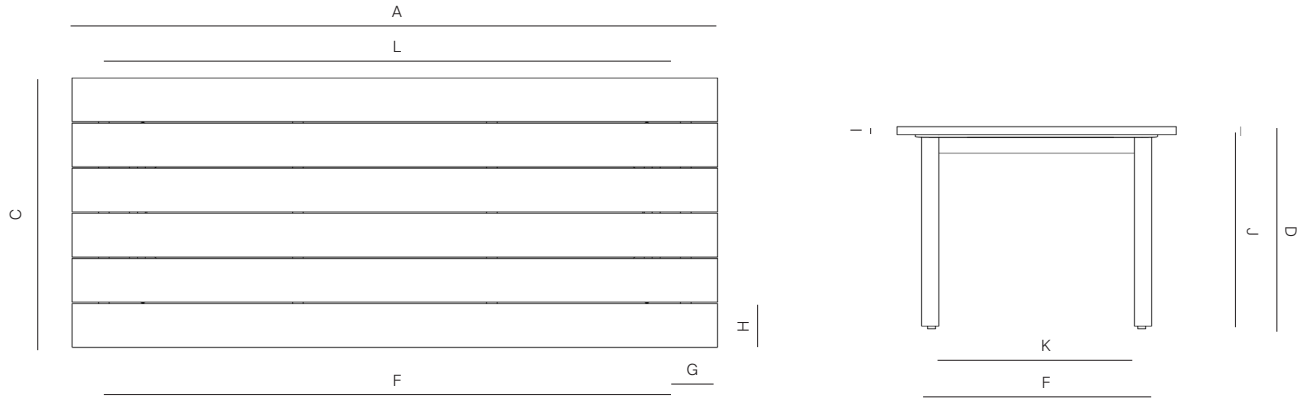

MR5

by Mario Ruiz

The MR5 Collection is made of powder coated 6063 aluminum frame.

RECTANGULAR DINING TABLE 96"

776203

SPECIFICATIONS

Width:	96"	246 cm
Depth:	40"	101 cm
Height:	30"	76 cm

MATERIALS

Frame: Powder coated aluminum.

Furniture cover available.

FINISHES

SPACE GREY
-52

MUSCADE
-51

WHITE
-53

ALUMINIUM

96" RECTANGULAR DINING TABLE

776203

MEASURES INCH CM	OVERALL LENGTH	OVERALL WIDTH	OVERALL HEIGHT	DIAMETER	SIZE OF BASE	OVERHANG AT ENDS	OVERHANG AT SIDES	TABLE TOP THICKNESS	APRON TO FLOOR CLEARANCE	SPACE BETWEEN LEGS AT HEAD	SPACE BETWEEN LEGS AT SIDE
DESCRIPTION	A	C	D	E	F	G	H	I	J	K	L
RECTANGULAR COFFEE TABLE 48" SKU# 775101	48 122	30 76.2	12 30.6	-	34 86.3	7 17.8	4 1/4 11.1	3/4 2	10 3/4 27.5	16 1/2 42	29 1/4 74.2
SQUARE SIDE TABLE SKU# 774102	30 76.2	30 76.2	16 40.6	-	21 1/4 54	6 15.2	4 1/4 11.1	3/4 2	14 1/4 38.6	16 1/2 42	16 1/2 42
ROUND SIDE TABLE SKU# 774202	30 76.2	30 76.2	16 40.6	30 76.2	21 1/4 54	4 1/4 11.1	4 1/4 11.1	3/4 2	14 1/4 38.6	18 1/2 42	18 1/2 42
RECTANGULAR DINING TABLE 96" SKU# 776203	96 243	40 101.6	30 76.2	-	79 200.4	8 1/2 21.7	6 1/2 16.8	1 1/4 3	28 3/4 -	21 3/4 -	73 3/4 187.4

MEASURES INCH CM	SEAT UP TO (APROX. 20"W CHAIRS SPACED 2" APART)	DIAGONAL CLEARANCE	OVERALL FURNITURE WEIGHT LBS KGS	BOXED WEIGHT LBS KGS	BOXED WIDTH	BOXED DEPTH	BOXED HEIGHT	CBM
DESCRIPTION	M							
RECTANGULAR COFFEE TABLE 48" SKU# 775101	-	32 1/4 82	41 19	52 24	51 129.54	33 83.82	15 38.10	0.41 0.41
SQUARE SIDE TABLE SKU# 774102	-	32 1/4 82	29 13	40 18	33 83.82	33 83.82	19 48.26	0.34 0.34
ROUND SIDE TABLE SKU# 774202	-	32 1/4 82	23 13	34 18	33 83.82	33 83.82	19 48.26	0.34 0.34
RECTANGULAR DINING TABLE 96" SKU# 776203	8 TO 10	49 1/2 125.8	39 18	44 20	99 251.46	43 109.22	33 83.82	2.30 2.30