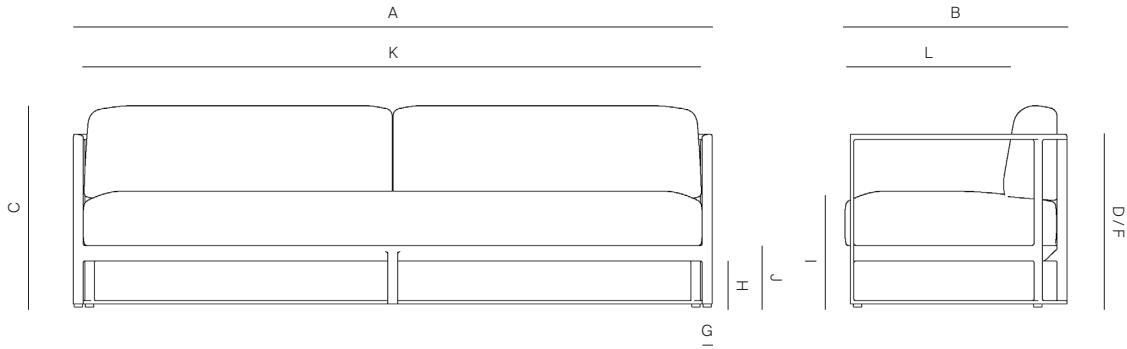

MR5

by Mario Ruiz

The MR5 Collection is made of powder coated 6063 aluminum frame.

90" SOFA

772502

SPECIFICATIONS

Width: 90" 229 cm
Depth: 30 1/2 77 cm
Height: 28 1/2" 72 cm
Seat height: 16 1/4" 42 cm

COM: 12 yds
*COM based on 54" wide no repeat fabric.

FINISHES

ALUMINIUM

90" SOFA

772502

MEASURES INCH CM	OVERALL WIDTH	OVERALL DEPTH	OVERALL HEIGHT WITH CUSHIONS	OVERALL FRAME HEIGHT	ARM HEIGHT	ARM WIDTH	FOOT HEIGHT	SEAT HEIGHT WITH CUSHIONS	SEAT HEIGHT (FLOOR TO FRAME)	INSIDE SEAT WIDTH (CUSHIONS)	INSIDE SEAT DEPTH (CUSHIONS)
DESCRIPTION	A	B	C	D	F	G	H	I	J	K	L
LOUNGE CHAIR SKU# 772301	28 3/4 73.2	30 1/2 77.4	28 1/4 72	24 1/2 62.2	24 1/2 62.2	2 3.5	6 1/2 16.4	16 1/4 41.5	8 3/4 22	26 66.2	29 74
90" SOFA SKU# 772502	90 228.6	30 1/2 77.4	28 1/4 72	24 1/2 62.2	24 1/2 62.2	2 5	6 1/2 16.4	16 1/4 41.5	8 3/4 22	87 1/4 221.6	29 74
DINING CHAIR SKU# 772101	22 1/4 56.3	22 3/4 57.5	32 1/4 82	27 68.5	27 68.5	2 5	15 3/4 40	21 53	17 3/4 45	19 1/2 49.3	21 1/4 54
CHAISE SKU# 772901	31 1/4 79.6	79 1/2 201.8	14 1/4 36	8 20.2	- -	- -	7 1/2 19	14 1/4 36	8 20.2	29 73.6	47 1/2 120.9

MEASURES INCH CM	# OF BACK CUSHIONS	COM BACK CUSHIONS YARDS METERS	# OF SEAT CUSHIONS	COM SEAT CUSHIONS YARDS METERS	DIAGONAL CLEARANCE	FURNITURE WEIGHT LBS KGS	TOTAL PIECES IN A BOX	BOXED WEIGHT LBS KGS	BOXED WIDTH	BOXED DEPTH	BOXED HEIGHT	CBM
DESCRIPTION	M											
LOUNGE CHAIR SKU# 772301	1	2	1	3.5	38 3/4 98.5	23 10	1	28 13	31.75 80.75	33.50 85	27.50 69.85	0.48 0.48
90" SOFA SKU# 772502	2	6	1	6	38 3/4 98.5	50 23	1	61 28	93 236.22	33.50 85.09	27.50 69.85	1.40 1.40
DINING CHAIR SKU# 772101	1	1	1	1	35 1/2 90	29 13	1	40 18	25.25 64.14	25.75 65.41	30 76.20	0.32 0.32
CHAISE SKU# 772901	1	3.5	1	3.5	32 1/4 82	44 20	1	55 25	34.25 87	82.50 209.55	11 27.94	0.51 0.51