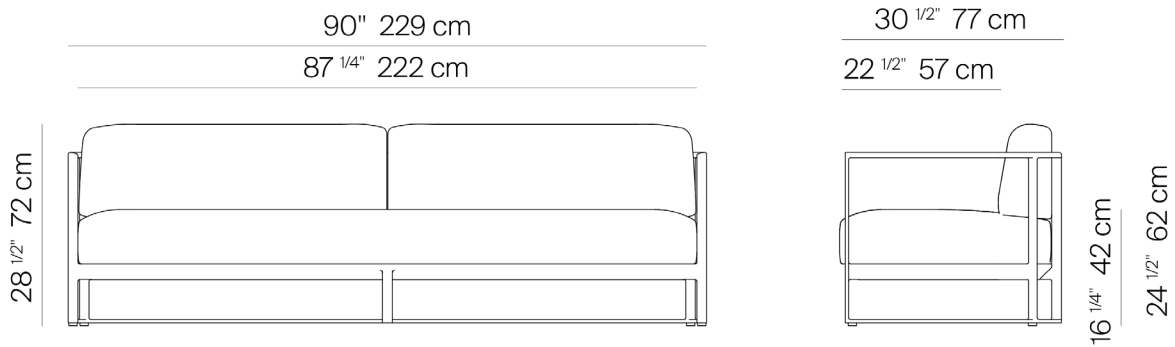

MR5

by Mario Ruiz

The MR5 Collection is made of powder coated 6063 aluminum frame.

90" SOFA

772502

SPECIFICATIONS

Width: 90" 229 cm
Depth: 30 1/2 77 cm
Height: 28 1/2" 72 cm
Seat height: 16 1/4" 42 cm

COM: 12 yds
*COM based on 54" wide no repeat fabric.

FINISHES

ALUMINIUM

90" SOFA

772502

MEASURES INCH CM	OVERALL WIDTH	OVERALL DEPTH	OVERALL HEIGHT WITH CUSHIONS	OVERALL FRAME HEIGHT	ARM HEIGHT	ARM WIDTH	FOOT HEIGHT	SEAT HEIGHT WITH CUSHIONS	SEAT HEIGHT (FLOOR TO FRAME)	INSIDE SEAT WIDTH (CUSHIONS)	INSIDE SEAT DEPTH (CUSHIONS)
DESCRIPTION	A	B	C	D	F	G	H	I	J	K	L
LOUNGE CHAIR SKU# 772301	28 3/4 73.2	30 1/2 77.4	28 1/4 72	24 1/2 62.2	24 1/2 62.2	2 3.5	6 1/2 16.4	16 1/4 41.5	8 3/4 22	26 66.2	29 74
90" SOFA SKU# 772502	90 228.6	30 1/2 77.4	28 1/4 72	24 1/2 62.2	24 1/2 62.2	2 5	6 1/2 16.4	16 1/4 41.5	8 3/4 22	87 1/4 221.6	29 74
DINING CHAIR SKU# 772101	22 1/4 56.3	22 3/4 57.5	32 1/4 82	27 68.5	27 68.5	2 5	15 3/4 40	21 53	17 3/4 45	19 1/2 49.3	21 1/4 54
CHAISE SKU# 772901	31 1/4 79.6	79 1/2 201.8	14 1/4 36	8 20.2	- -	- -	7 1/2 19	14 1/4 36	8 20.2	29 73.6	47 1/2 120.9

MEASURES INCH CM	# OF BACK CUSHIONS	COM BACK CUSHIONS YARDS METERS	# OF SEAT CUSHIONS	COM SEAT CUSHIONS YARDS METERS	DIAGONAL CLEARANCE	FURNITURE WEIGHT LBS KGS	TOTAL PIECES IN A BOX	BOXED WEIGHT LBS KGS	BOXED WIDTH	BOXED DEPTH	BOXED HEIGHT	CBM
DESCRIPTION	M											
LOUNGE CHAIR SKU# 772301	1	2	1	3.5	38 3/4 98.5	23 10	1	28 13	31.75 80.75	33.50 85	27.50 69.85	0.48 0.48
90" SOFA SKU# 772502	2	6	1	6	38 3/4 98.5	50 23	1	61 28	93 236.22	33.50 85.09	27.50 69.85	1.40 1.40
DINING CHAIR SKU# 772101	1	1	1	1	35 1/2 90	29 13	1	40 18	25.25 64.14	25.75 65.41	30 76.20	0.32 0.32
CHAISE SKU# 772901	1	3.5	1	3.5	32 1/4 82	44 20	1	55 25	34.25 87	82.50 209.55	11 27.94	0.51 0.51