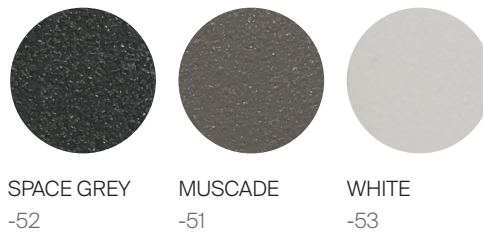

MR5

by Mario Ruiz

The MR5 Collection is made of powder coated 6063 aluminum frame.

90" SOFA

772502

SPECIFICATIONS

Width: 90" 229 cm
Depth: 30 1/2 77 cm
Height: 28 1/2" 72 cm
Seat height: 16 1/4" 42 cm

COM: 12 yds
*COM based on 54" wide no repeat fabric.

MATERIALS

Frame: Powder coated aluminum.
Cushion Foam: Made of flow-through foam with Dacron wrap.
Cushion Fabric: COM/Outdoor Canvas Grade A / Luxury Grade B Fabric options. (Reference Fabric Specification Sheet)
Throw Pillows Available: Outdoor Polyfill.
Furniture Cover Available.

FINISHES

ALUMINIUM