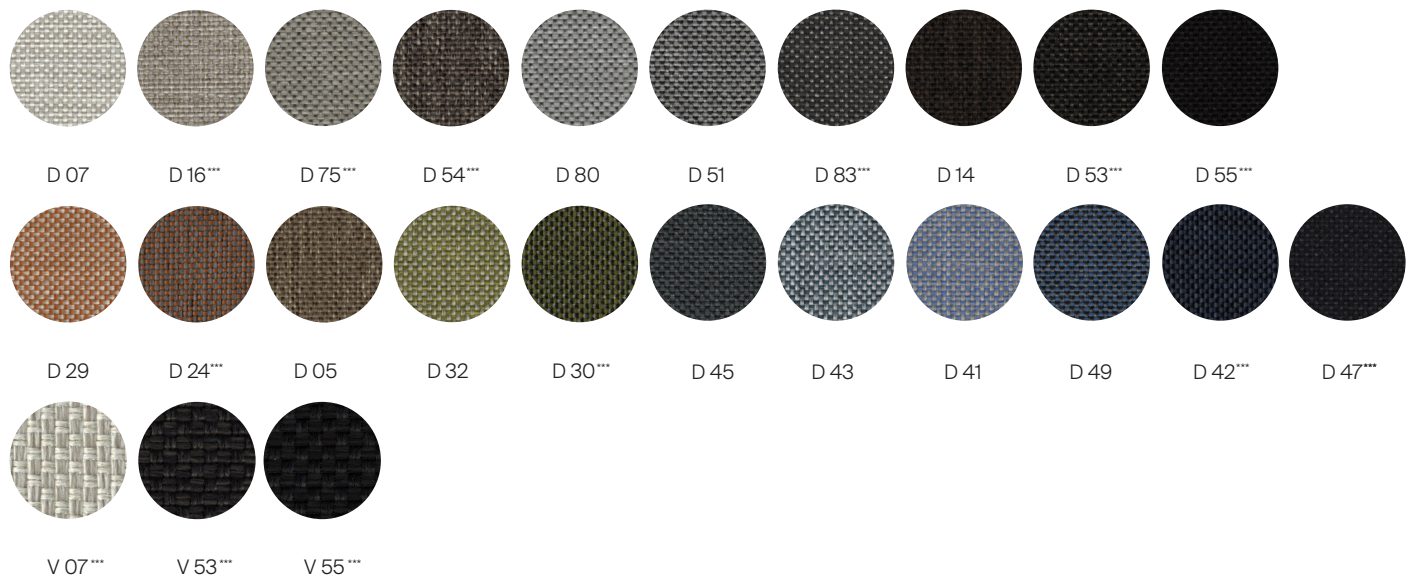

Round side table

_Grade A Fabric:

_Grade B Fabric:

*** Quick ship fabrics