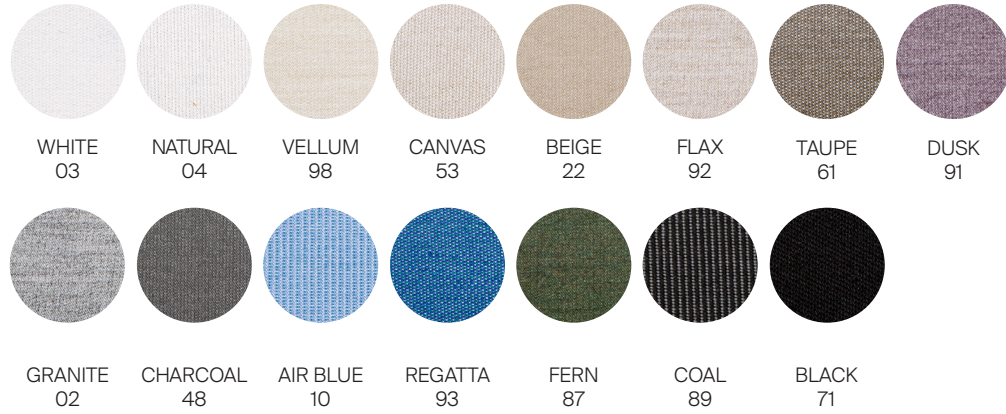

Round side table

_Grade A Fabric:

_Grade B Fabric:

*** Quick ship fabrics