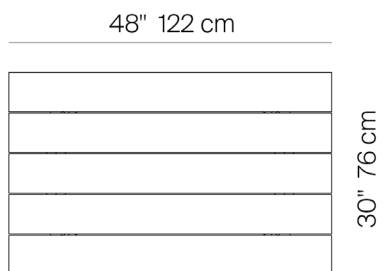

### SPECIFICATIONS

Width: 48" 122 cm  
Depth: 30" 76 cm  
Height: 12" 30 cm

### ALUMINIUM

RECTANGULAR COFFEE TABLE 48"

775102

MEASURES INCH CM	OVERALL LENGTH	OVERALL WIDTH	OVERALL HEIGHT	DIAMETER	SIZE OF BASE	OVERHANG AT ENDS	OVERHANG AT SIDES	TABLE TOP THICKNESS	APRON TO FLOOR CLEARANCE	SPACE BETWEEN LEGS AT HEAD	SPACE BETWEEN LEGS AT SIDE
DESCRIPTION	A	C	D	E	F	G	H	I	J	K	L
RECTANGULAR COFFEE TABLE 48" SKU# 775101	48 122	30 76.2	12 30.6	-	34 86.3	7 17.8	4 1/4 11.1	3/4 2	10 3/4 27.5	16 1/2 42	29 1/4 74.2
SQUARE SIDE TABLE SKU# 774102	30 76.2	30 76.2	16 40.6	-	21 1/4 54	6 15.2	4 1/4 11.1	3/4 2	14 1/4 38.6	16 1/2 42	16 1/2 42
ROUND SIDE TABLE SKU# 774202	30 76.2	30 76.2	16 40.6	30 76.2	21 1/4 54	4 1/4 11.1	4 1/4 11.1	3/4 2	14 1/4 38.6	18 1/2 42	18 1/2 42
RECTANGULAR DINING TABLE 96" SKU# 776203	96 243	40 101.6	30 76.2	-	79 200.4	8 1/2 21.7	6 1/2 16.8	1 1/4 3	28 3/4 -	21 3/4 -	73 3/4 187.4

MEASURES INCH CM	SEAT UP TO (APROX. 20"W CHAIRS SPACED 2" APART)	DIAGONAL CLEARANCE	OVERALL FURNITURE WEIGHT LBS KGS	BOXED WEIGHT LBS KGS	BOXED WIDTH	BOXED DEPTH	BOXED HEIGHT	CBM
DESCRIPTION	M							
RECTANGULAR COFFEE TABLE 48" SKU# 775101	-	32 1/4 82	41 19	52 24	51 129.54	33 83.82	15 38.10	0.41 0.41
SQUARE SIDE TABLE SKU# 774102	-	32 1/4 82	29 13	40 18	33 83.82	33 83.82	19 48.26	0.34 0.34
ROUND SIDE TABLE SKU# 774202	-	32 1/4 82	23 13	34 18	33 83.82	33 83.82	19 48.26	0.34 0.34
RECTANGULAR DINING TABLE 96" SKU# 776203	8 TO 10 8 TO 10	49 1/2 125.8	39 18	44 20	99 251.46	43 109.22	33 83.82	2.30 2.30