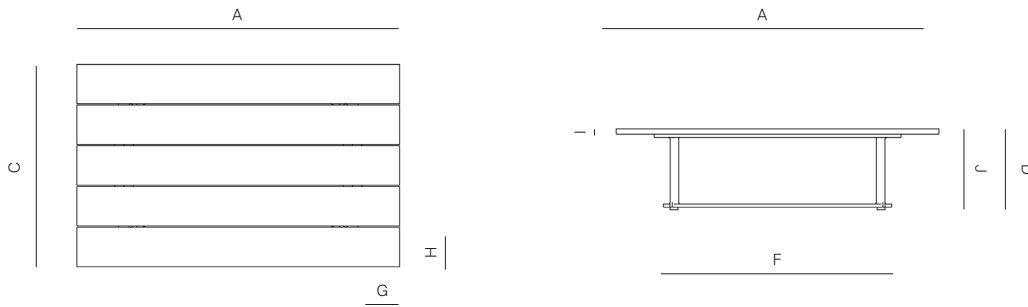

### SPECIFICATIONS

Width: 48" 122 cm  
Depth: 30" 76 cm  
Height: 12" 30 cm

### ALUMINIUM

RECTANGULAR COFFEE TABLE 48"

775102

MEASURES INCH CM	OVERALL LENGTH	OVERALL WIDTH	OVERALL HEIGHT	DIAMETER	SIZE OF BASE	OVERHANG AT ENDS	OVERHANG AT SIDES	TABLE TOP THICKNESS	APRON TO FLOOR CLEARANCE	SPACE BETWEEN LEGS AT HEAD	SPACE BETWEEN LEGS AT SIDE
DESCRIPTION	A	C	D	E	F	G	H	I	J	K	L
RECTANGULAR COFFEE TABLE 48" SKU# 775101	48 122	30 76.2	12 30.6	-	34 86.3	7 17.8	4 1/4 11.1	3/4 2	10 3/4 27.5	16 1/2 42	29 1/4 74.2
SQUARE SIDE TABLE SKU# 774102	30 76.2	30 76.2	16 40.6	-	21 1/4 54	6 15.2	4 1/4 11.1	3/4 2	14 1/4 38.6	16 1/2 42	16 1/2 42
ROUND SIDE TABLE SKU# 774202	30 76.2	30 76.2	16 40.6	30 76.2	21 1/4 54	4 1/4 11.1	4 1/4 11.1	3/4 2	14 1/4 38.6	18 1/2 42	18 1/2 42
RECTANGULAR DINING TABLE 96" SKU# 776203	96 243	40 101.6	30 76.2	-	79 200.4	8 1/2 21.7	6 1/2 16.8	1 1/4 3	28 3/4 -	21 3/4 -	73 3/4 187.4