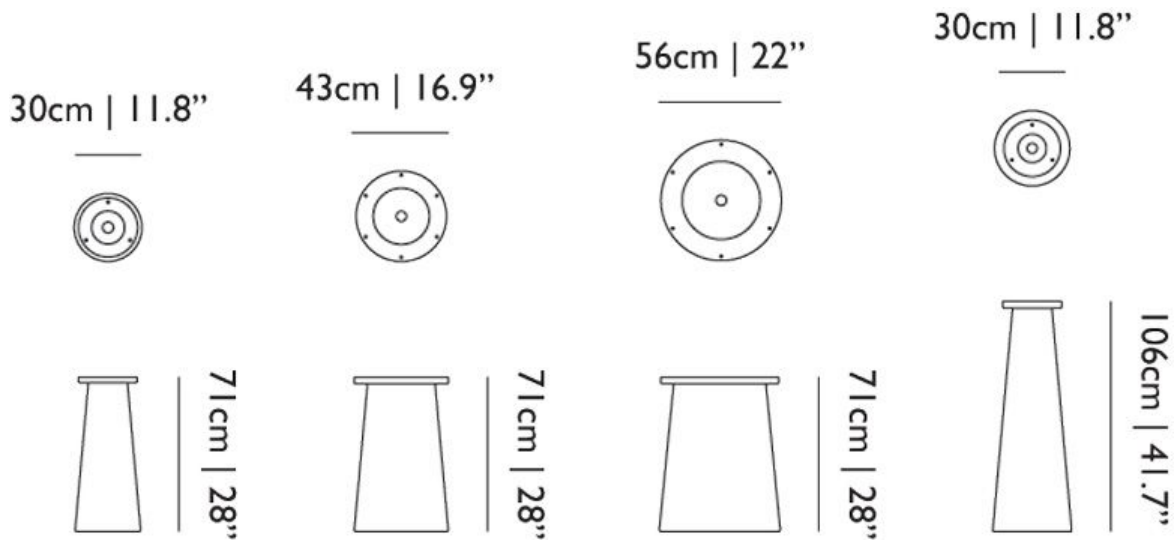

HPL
H 3 cm | 1.2"
W 161 cm | 63.4"
D 161 cm | 63.4"
160 x 160
Colli 1
Product weight:
42,8 KG | 94,4 lb
With packaging:
47,3 KG | 104,3 lb

160Ø
Colli 1
Product weight:
33,6 KG | 74,1 lb
With packaging:
38,1 KG | 84 lb

Wood & Linoak
H 8 cm | 3.1"
W 166 cm | 65.4"
D 166 cm | 65.4"
160 x 160
Colli 1
Product weight:
82 KG | 180,8 lb
With packaging:
86,5 KG | 190,7 lb

160Ø
Colli 1
Product weight:
64, 3 KG | 141,8 lb
With packaging:
68,8 KG | 151,7 lb

Packaging Round 180 tops

Packaging 180Ø
HPL
H 3 cm | 1.2"
W 181 cm | 71.3"
D 181 cm | 71.3"
Colli 1
Product weight:
48.6 KG | 107,1 lb
With packaging:
54,6 KG | 120,4 lb

Wood & Linoak
H 8 cm | 3.1"
W 186 cm | 73.2"
D 186 cm | 73.2"
Colli 1
Product weight:
81,4 KG | 179,5 lb
With packaging:
87,4 KG | 192,7 lb

Dimensions

Dimensions New Antiques