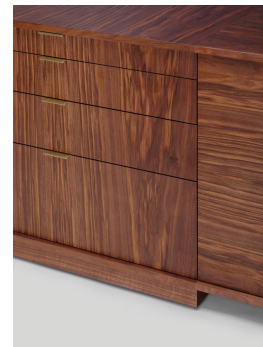

skram

skramfurniture.com

lineground media system

L41

The new L41 Lineground Media System joins the family of Lineground Servers and Lineground Lowdown Media Units in that it is a large, entirely customizable casegood and well-suited for a wide array of settings from the living room to the boardroom. Like many Skram products, the L41 can be customized in material, scale and configuration. In terms of configurations, there are a vast array of power/data/wire management and interior outfitting options to tailor the product for how it will be used (ie.: a media center, office storage, dining room buffet/ server, etc). Pictured below is the unit in figured Walnut with bronze hardware. Dimensions are 150"w x 20d x 30h.