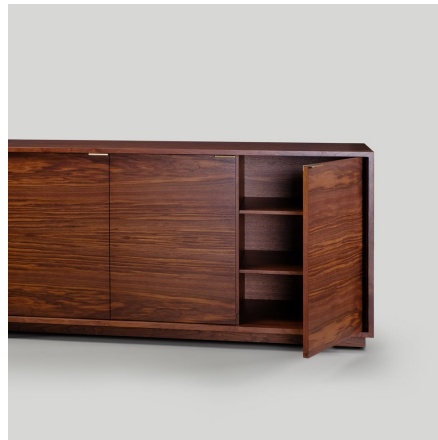

skram

skramfurniture.com

lineground media system

L41

The new L41 Lineground Media System joins the family of Lineground Servers and Lineground Lowdown Media Units in that it is a large, entirely customizable casegood and well-suited for a wide array of settings from the living room to the boardroom. Like many Skram products, the L41 can be customized in material, scale and configuration. In terms of configurations, there are a vast array of power/data/wire management and interior outfitting options to tailor the product for how it will be used (ie.: a media center, office storage, dining room buffet/ server, etc). Pictured below is the unit in figured Walnut with bronze hardware. Dimensions are 150"w x 20d x 30h.

skram

L41 width 150 / 381 depth 20 / 51 height 30 / 76

Veneer

custom

Santos
Rosewood

Natural Olive
Ash

Whitewash Olive
Ash

Ebonized Olive
Ash

Figured Walnut

English Brown
Oak

Leather

Mammut - Tier One

doe

tan

dark red

pewter

black

skram

Leather

Mammut - Tier Two

white

saddle

rubin

royal