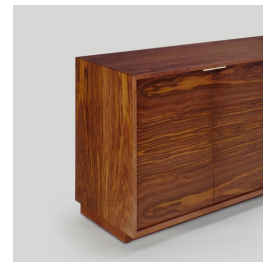

skram

skramfurniture.com

lineground media system

L41

The new L41 Lineground Media System joins the family of Lineground Servers and Lineground Lowdown Media Units in that it is a large, entirely customizable casegood and well-suited for a wide array of settings from the living room to the boardroom. Like many Skram products, the L41 can be customized in material, scale and configuration. In terms of configurations, there are a vast array of power/data/wire management and interior outfitting options to tailor the product for how it will be used (ie.: a media center, office storage, dining room buffet/ server, etc). Pictured below is the unit in figured Walnut with bronze hardware. Dimensions are 150"w x 20d x 30h.

skram

L41 width 150 / 381 depth 20 / 51 height 30 / 76

Veneer

custom

Santos
Rosewood

Natural Olive
Ash

Whitewash Olive
Ash

Ebonized Olive
Ash