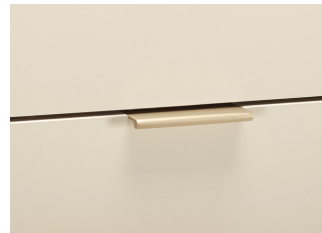

## lineground 6-drawer vertical bureau

L24

The lineground 6-drawer vertical bureau features solid timber construction, mortise-and-tenon joinery, and mitered corners with matched seams/waterfall edges. The standard model has 6 graduated drawers in maple timber with cork-lined bottoms, soft-closing concealed runners, and low-profile tab pulls. Upper drawer may be partitioned and leather lined for storage. Custom sizes, configurations, and materials are available. Residential or contract use.

# skram

---

**L24**    width 35 / 89cm    depth 18 / 46cm    height 54 / 137cm

---