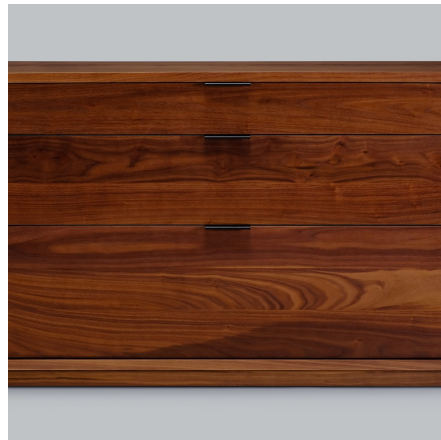

## lineground 3-drawer horizontal bureau

L21 / L22

Lineground 3-drawer bureaus feature solid timber construction, mortise-and-tenon joinery, and mitered corners with matched seams/waterfall edges. There are 2 standard models, and each offers 3 full-width graduated drawers in maple timber with cork-lined bottoms and soft-closing concealed runners and low-profile tab pulls. Custom sizes, configurations, and materials are available. Residential or contract use.

# skram

---

**L21**    width 36 / 91cm    depth 18 / 46cm    height 27.5 / 70cm

---

**L22**    width 48 / 122cm    depth 18 / 46cm    height 27.5 / 70cm

---

### Character Grade

Character-Lond  
on Tan

Character-Chest  
nut

Character-Black