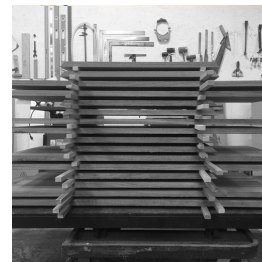

## lineground 3-drawer horizontal bureau

L21 / L22

Lineground 3-drawer bureaus feature solid timber construction, mortise-and-tenon joinery, and mitered corners with matched seams/waterfall edges. There are 2 standard models, and each offers 3 full-width graduated drawers in maple timber with cork-lined bottoms and soft-closing concealed runners and low-profile tab pulls. Custom sizes, configurations, and materials are available. Residential or contract use.

# skram

---

**L21**    width 36 / 91cm    depth 18 / 46cm    height 27.5 / 70cm

---

**L22**    width 48 / 122cm    depth 18 / 46cm    height 27.5 / 70cm

---