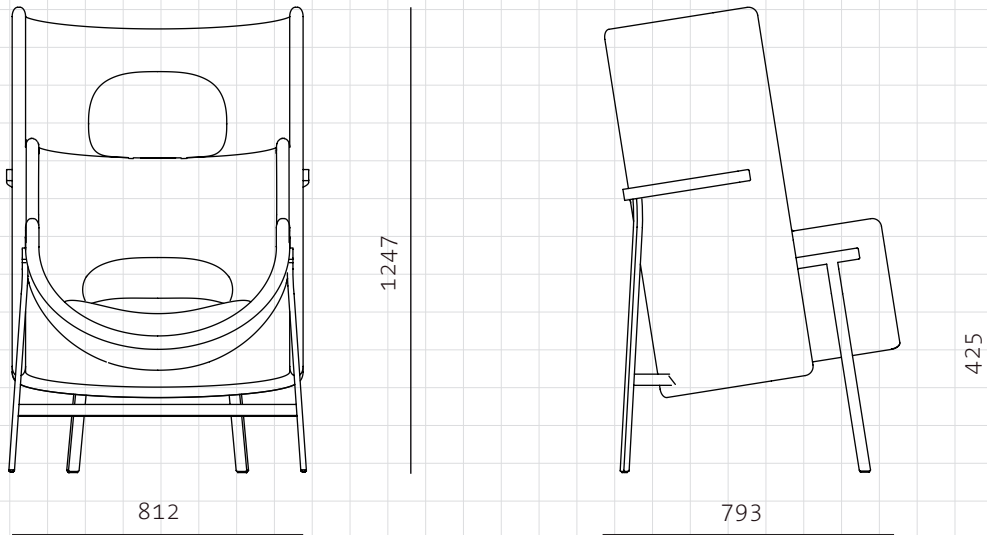

Kite Highback Chair-Deep

CODE  
DIMENSIONS

KT-S120-D  
W812 x D793 x H1247mm  
Seating height: 425mm

NET WEIGHT  
ENVIRONMENT  
MATERIALS

37.0 kg  
Indoor  
Powder coated steel frame, upholstered shell

\*Please refer to website or contact your local representative for complete material switches.

SHIPPING

<b>Package</b>	Assembled		
<b>Package Qty</b>	1 pcs/box		
<b>Packaging</b>	<b>Measurement (mm)</b>	<b>Volume (cbm)</b>	<b>Gross Weight (kg)</b>
<b>FCL</b>	W897 x D878 x H1352	1.06	49.54
<b>LCL/AIR</b>	W937 x D918 x H1442	1.24	59.53