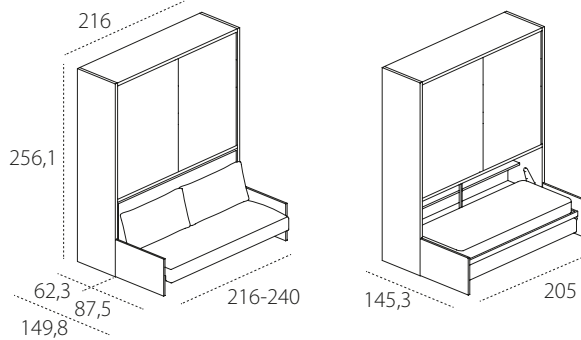

KALI PONTE SOFA 2200

Bed base CF09.  
Patent protected

Sofa.  
Patent protected

KALI PONTE SOFA 2561

Bed base CF09.  
Patent protected

Sofa.  
Patent protected

LETTO +

DIVANO +

## TECHNICAL INFORMATION

Transforming modular system with a foldaway horizontal single bed with the patented CF09 bed base, reclining headboard and patented sofa integrated with the bridge wardrobe element with sliding doors, available 220 and 256,1 cm high.