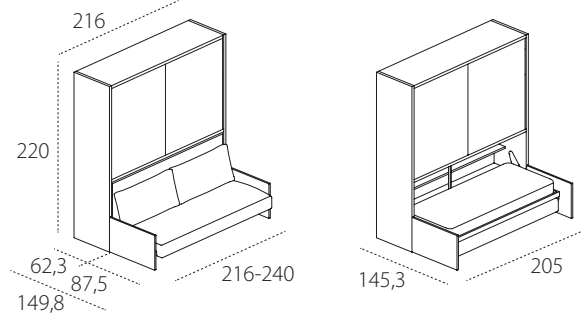

KALI PONTE SOFA 2200

Bed base CF09.  
Patent protected

Sofa.  
Patent protected

KALI PONTE SOFA 2561

Bed base CF09.  
Patent protected

Sofa.  
Patent protected

LETTO +

DIVANO +

## TECHNICAL INFORMATION

Transforming modular system with a foldaway horizontal single bed with the patented CF09 bed base, reclining headboard and patented sofa integrated with the bridge wardrobe element with sliding doors, available 220 and 256,1 cm high.

Kali Ponte Sofa transforms into the night-time version: the backrest cushions are removed and as the lower bed is opened, the sofa tilts backwards and slots in underneath the bed.

The sofa is available with two types of armrest in different sizes (W 4 cm and 16 cm).