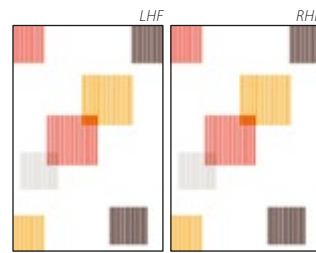

## DECORATIONS:

Multicolour for door

MULTICOLOUR/  
MULTICOLOUR + WRITABLE SLATE/  
MELAMINE OAK SABBIA (112,9)

MULTICOLOUR/  
MULTICOLOUR + WRITABLE SLATE/  
MELAMINE OAK SABBIA (149)

Applied decorations for door

QUADRA (112,9)

WAVE (112,9)

PETALO (112,9/149)

QUADRA (149)

WAVE (149)