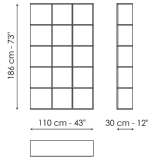

Illusion

Designer: Spazioameno

When combining the modules, the unique three-dimensional grid produces a very dynamic compositional effect thanks to the rotated arrangement of the vertical partitions which, in addition to defining the compartments,

create a rhythmic unitary subdivision of the space with a minimalist appeal. The Illusion bookcase is wall-mounted, marking out the space.

Data sheet

Width: 110cm

Depth: 30cm

Height: 186cm

Frame

Wood

Lacquered wood