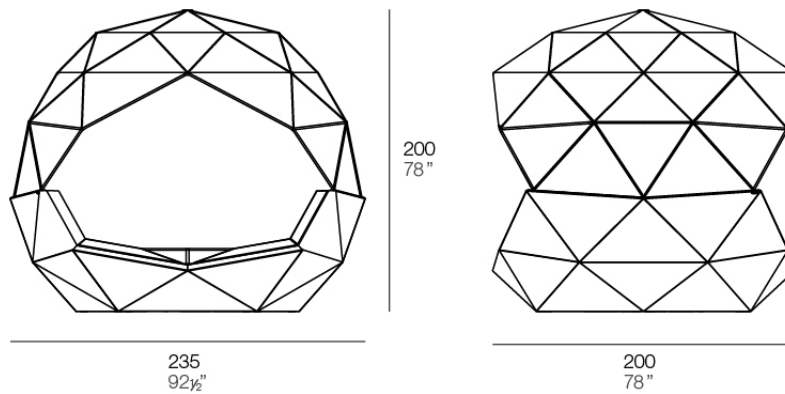

Products / Daybed / Iglu Daybed With Fabric Top

Iglu daybed with fabric top

by Ramón Esteve

The new daybed designed by Ramón Esteve for Vondom, a geometric place for shelter and enjoyment.

Info

Description